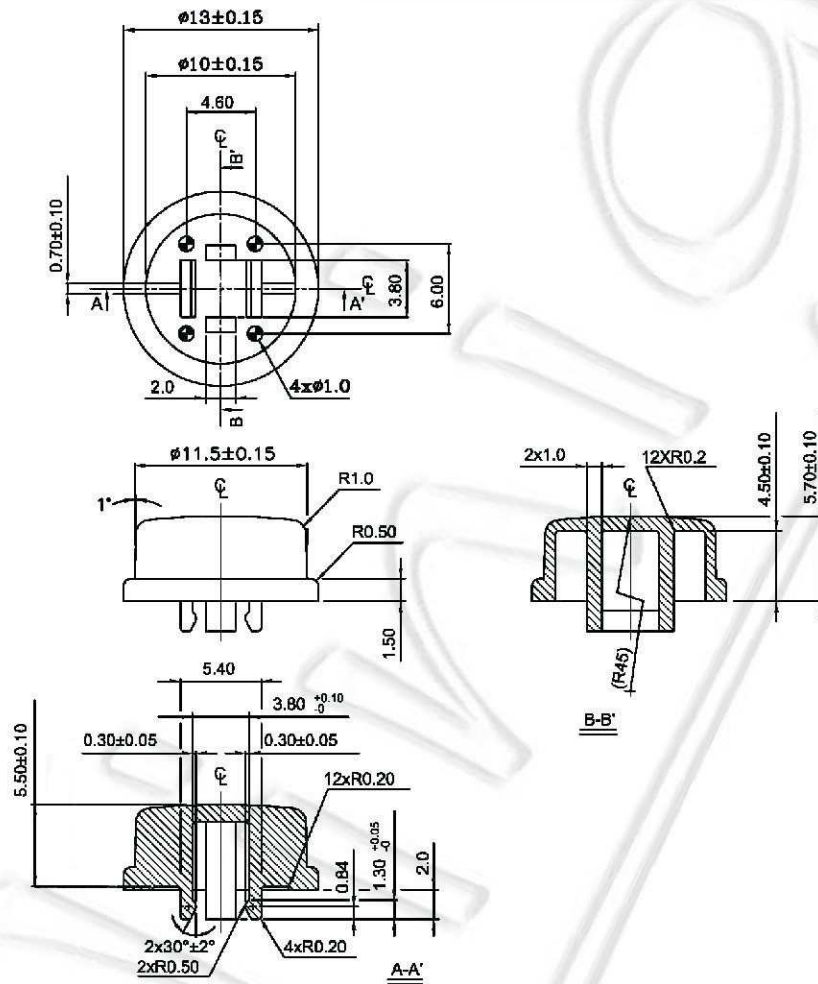

HESTORE.HU

elektronikai alkatrész áruház

EN: This Datasheet is presented by the manufacturer.

Please visit our website for pricing and availability at www.hestore.hu.

TACT Buttons for Switches 12 x 12 mm

TACT-2BSRD

- Colour:
 GY – grey
 SM – salmon
 GN – green
 YW – yellow
 BE – blue
 RD – red
 IY – ivory
 BK - black
- Button:
 S - square
 R – round
- TACT Buttons

TACT-2BS

TACT Buttons for Switches 12 x 12 mm

TACT-2BR