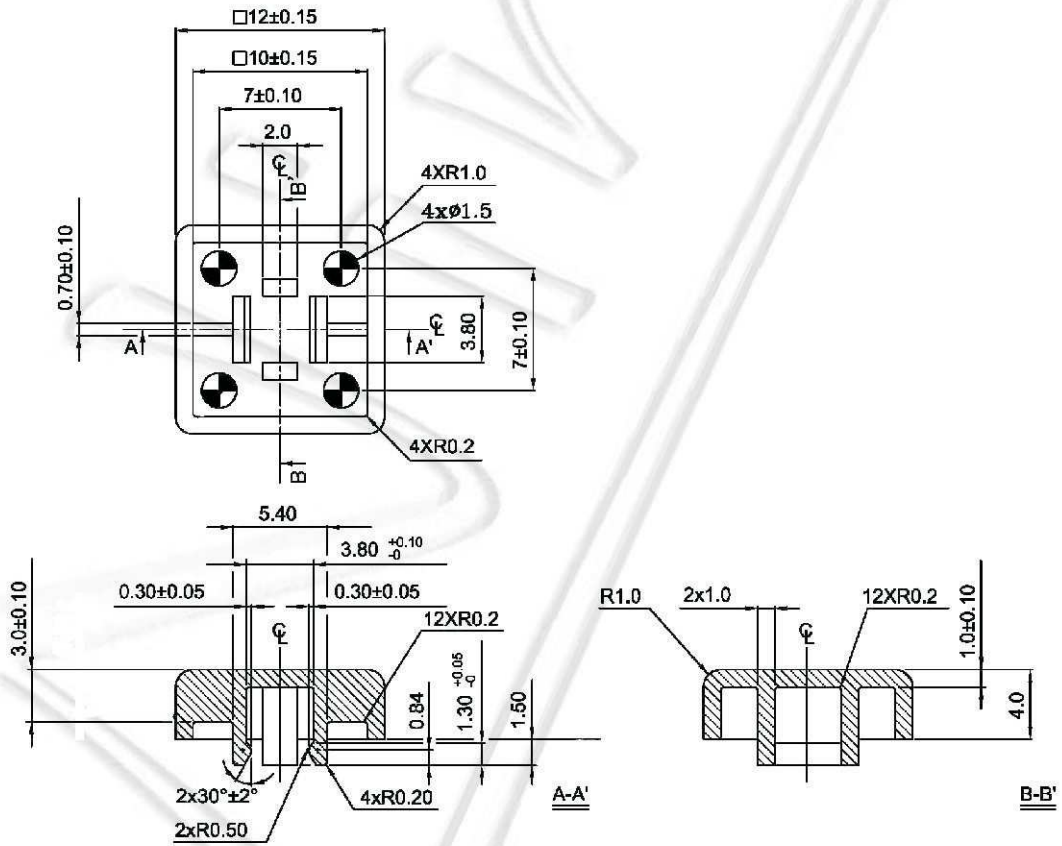

HESTORE.HU

elektronikai alkatrész áruház

EN: This Datasheet is presented by the manufacturer.

Please visit our website for pricing and availability at www.hestore.hu.

TACT Buttons for Switches 12 x 12 mm

TACT-2BSRD

- Colour:
 GY – grey
 SM – salmon
 GN – green
 YW – yellow
 BE – blue
 RD – red
 IY – ivory
 BK - black
- Button:
 S - square
 R – round
- TACT Buttons

TACT-2BS

TACT Buttons for Switches 12 x 12 mm

TACT-2BR