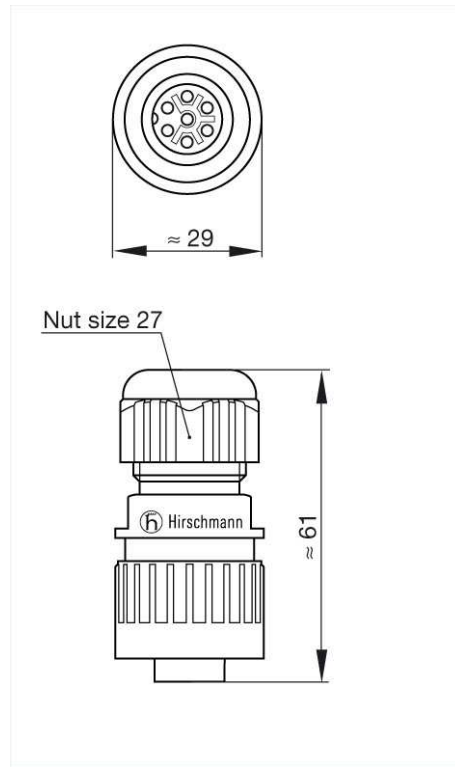

Picture

Drawing

Belden Deutschland GmbH
Im Gewerbepark 2
58579 Schalksmühle
Germany
Phone: +49 7127/14-1806
E-Mail: icos-sales@belden.com

The information published in the websites has been compiled as carefully as possible. It is subject to alteration without notice in technical as well as in price-related/commercial respect. The complete information and data were available on user documentation. Mandatory information can only be obtained by a concrete query.