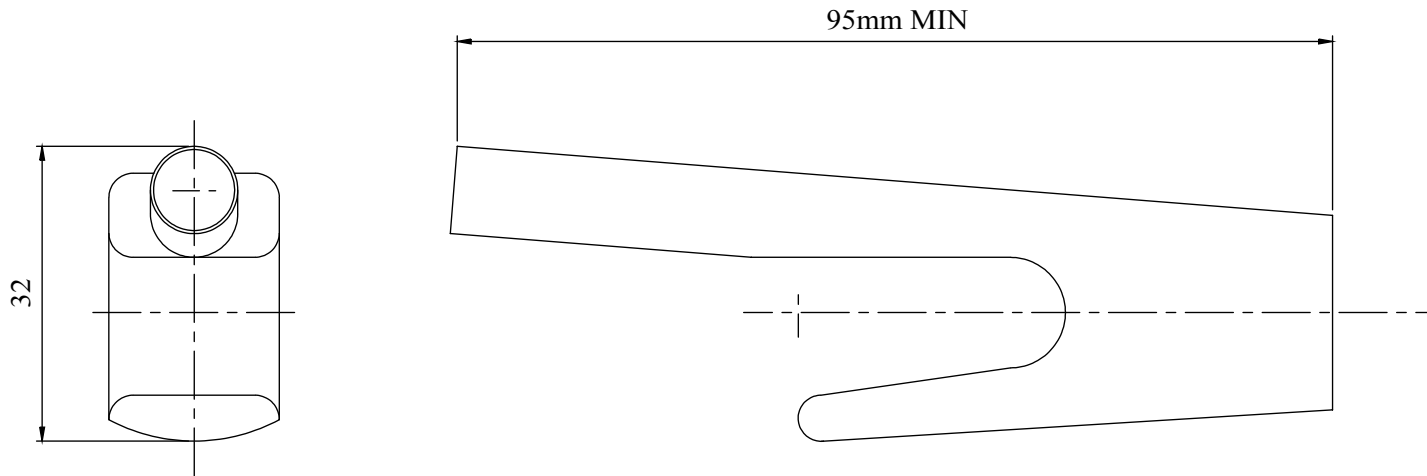

Available in two colours. This insulating cover suits our large crocodile clips part number 304-0000.

Material
Cover Pliable Plasticised
PVC

Dimensions

COLOUR	ORDER CODE
BLACK	310-0100
RED	310-0500

Tel No. +44(0)1724 273200 Website www.dem-uk.com

PROPRIETARY AND CONFIDENTIAL

THE INFORMATION CONTAINED IN THIS DRAWING IS THE SOLE PROPERTY OF ALPHA 3 MANUFACTURING. ANY REPRODUCTION IN PART OR AS A WHOLE WITHOUT THE WRITTEN PERMISSION OF ALPHA 3 MANUFACTURING IS PROHIBITED.

UNLESS OTHERWISE SPECIFIED:
DIMENSIONS ARE IN MILLIMETRES
LINEAR TOLERANCE:
NO DECIMAL PLACES ±0.5mm
1 DECIMAL PLACE ±0.25mm
2 DECIMAL PLACES ±0.125mm
ANGULAR TOLERANCE: ±1°

FINISH LARGE CROCODILE COVER

DEBURR AND BREAK SHARP EDGES

DRAWN BY

SPB

TITLE GENERAL SPECIFICATION
310 SERIES
COVER

APPROVED BY

WC

SHEET 1 OF 1

DRAWING NO. 310 SERIES

ISSUE 01

SCALE 1:1

A4

Release