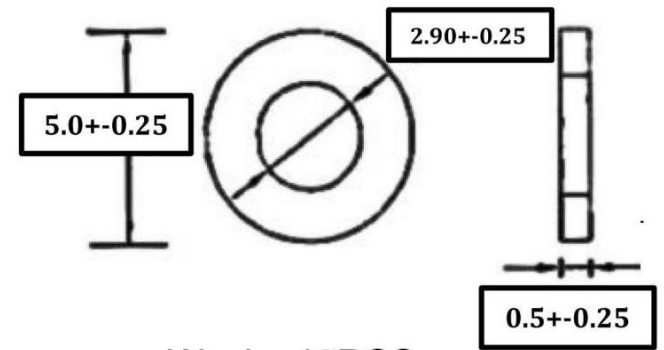

HESTORE.HU

elektronikai alkatrész áruház

EN: This Datasheet is presented by the manufacturer.

Please visit our website for pricing and availability at www.hestore.hu.

Nut*2PCS

Flat *2PCS

Screw *2pcs

Washer*2PCS

MATERIAL:
 SCREW:BRASS NICKEL PLATED
 NUT、FW、SW:STEEL, NICKEL PLATED

**RoHS
Compliant**

Ninigi

APPD. 核准
 DWG. 製圖 Hedy
 DATE 制表日 2025/09/18
 PAGE 張數 1 / 1

TOLERANCE 容許公差
 .0 ±
 .00 ±
 ANG. ±
 UNIT 單位 MM
 PAGE 張數 1 / 1

PART NAME 品名
 023L12.7 INDIVIDUAL PACKING
 (2PCS INNER THREAD+2PCS FLAT
 WASHER+2PCS SPLIT+ 2PCS NUT)ROHS
 PART NO. 料號 **CTB**