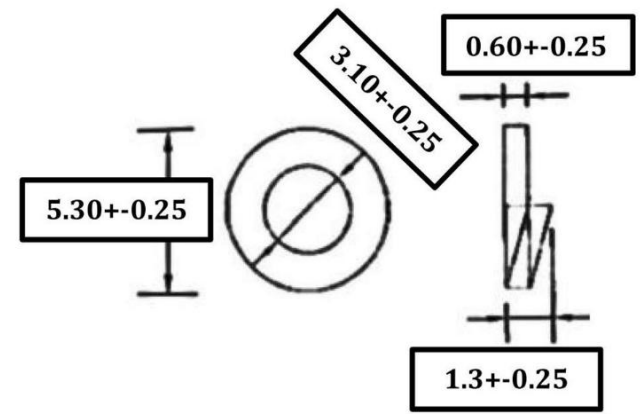

HESTORE.HU

elektronikai alkatrész áruház

EN: This Datasheet is presented by the manufacturer.

Please visit our website for pricing and availability at www.hestore.hu.

Nut*2PCS

Flat *2PCS

Screw *2pcs

Washer*2PCS

MATERIAL:
 SCREW:BRASS NICKEL PLATED
 NUT、FW、SW:STEEL, NICKEL PLATED

**RoHS
Compliant**

Ninigi

APPD. 核准
 DWG. 製圖 Hedy
 DATE 制表日 2025/09/18
 PAGE 張數 1 / 1

TOLERANCE 容許公差
 .0 ±
 .00 ±
 ANG. ±
 UNIT 單位 MM
 PAGE 張數 1 / 1

PART NAME 品名
 023L12.7 INDIVIDUAL PACKING
 (2PCS INNER THREAD+2PCS FLAT
 WASHER+2PCS SPLIT+ 2PCS NUT)ROHS
 PART NO. 料號 **CTB**