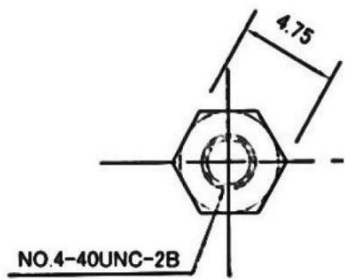

HESTORE.HU

elektronikai alkatrész áruház

EN: This Datasheet is presented by the manufacturer.

Please visit our website for pricing and availability at www.hestore.hu.

Nut*2PCS

Flat *2PCS

Screw *2pcs

Washer*2PCS

MATERIAL:
 SCREW:BRASS NICKEL PLATED
 NUT、FW、SW:STEEL, NICKEL PLATED

**RoHS
Compliant**

Ninigi

APPD. 核准
 DWG. 製圖 Hedy
 DATE 制表日 2025/09/18
 PAGE 張數 1 / 1

TOLERANCE 容許公差
 .0 ±
 .00 ±
 ANG. ±
 UNIT 單位 MM
 PAGE 張數 1 / 1

PART NAME 品名
 023L12.7 INDIVIDUAL PACKING
 (2PCS INNER THREAD+2PCS FLAT
 WASHER+2PCS SPLIT+ 2PCS NUT)ROHS
 PART NO. 料號 **CTB**