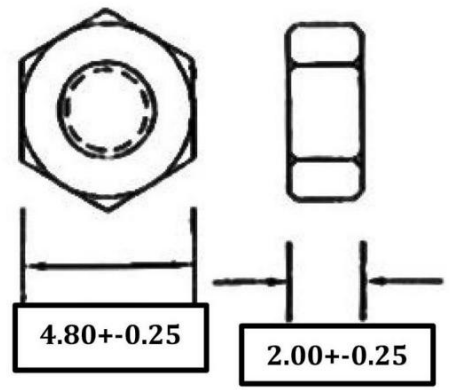

HESTORE.HU

elektronikai alkatrész áruház

EN: This Datasheet is presented by the manufacturer.

Please visit our website for pricing and availability at www.hestore.hu.

Nut*2PCS

Flat *2PCS

Screw *2pcs

Washer*2PCS

MATERIAL:
 SCREW:BRASS NICKEL PLATED
 NUT、FW、SW:STEEL, NICKEL PLATED

**RoHS
Compliant**

Ninigi

APPD. 核准
 DWG. 製圖 Hedy
 DATE 制表日 2025/09/18
 PAGE 張數 1 / 1

TOLERANCE 容許公差
 .0 ±
 .00 ±
 ANG. ±
 UNIT 單位 MM
 PAGE 張數 1 / 1

PART NAME 品名
 023L12.7 INDIVIDUAL PACKING
 (2PCS INNER THREAD+2PCS FLAT
 WASHER+2PCS SPLIT+ 2PCS NUT)ROHS
 PART NO. 料號 **CTB**