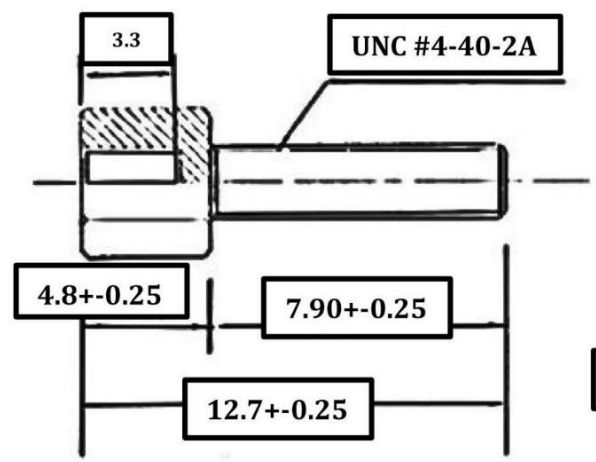

HESTORE.HU

elektronikai alkatrész áruház

EN: This Datasheet is presented by the manufacturer.

Please visit our website for pricing and availability at www.hestore.hu.

Nut*2PCS

Flat *2PCS

Screw *2pcs

Washer*2PCS

MATERIAL:
 SCREW:BRASS NICKEL PLATED
 NUT、FW、SW:STEEL, NICKEL PLATED

**RoHS
Compliant**

Ninigi

APPD. 核准
 DWG. 製圖 Hedy
 DATE 制表日 2025/09/18
 PAGE 張數 1 / 1

TOLERANCE 容許公差
 .0 ±
 .00 ±
 ANG. ±
 UNIT 單位 MM
 PAGE 張數 1 / 1

PART NAME 品名
 023L12.7 INDIVIDUAL PACKING
 (2PCS INNER THREAD+2PCS FLAT
 WASHER+2PCS SPLIT+ 2PCS NUT)ROHS
 PART NO. 料號 **CTB**