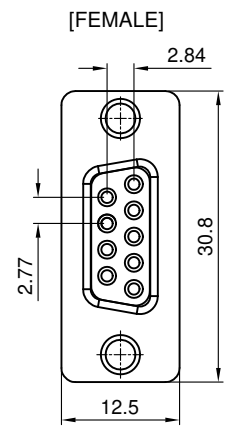

NOTES:

- HOODS MATERIAL:ABS
- PART NUMBER CODE:

DS1055- X X X X X X

- Bolt type
- L: Long
- Contact plating
- 0: (D-SUB Selective gold flash
- RJ45 Full gold flash)
- Cover color
- V: Ivory
- B: Black
- A: Gray
- Position
- 8: 8p8c
- 4: 4p4c
- Connector type
- M: Male
- F: Female
- No. of contact
- 09: 9pos.
- 15: 15pos.
- 25: 25pos.
- 37: 37pos.

Tel:86-574-63508787
 Fax:86-574-63510817
 E-mail: @connfly.com
 http://www.connfly.com
 Add: East Industry Zone, GuangYan
 Town, Cixi, Ningbo, China
 P.C:315333

GENERAL TOLERANCE		ANGLE TOLERANCE		PROJECTION		TITLE	
X.	±0.60	X.	±5°	UNITS	mm	D-SUB CRIMP TYPE AND PCB JACK	
.X	±0.38	.X	±3°	SHEET SIZE	A4	SERIES	DS1055 SERIES
.XX	±0.25	.XX	±2°	晨翔电子有限公司 CONNFLY CONNFLY ELECTRONIC CO. LTD			
DRAWING TYPE		CUSTOMER					
SCALE	1:1	SHEET	1 OF 1				
DRAWING NO.		C-DS1055-XXXXX-B					