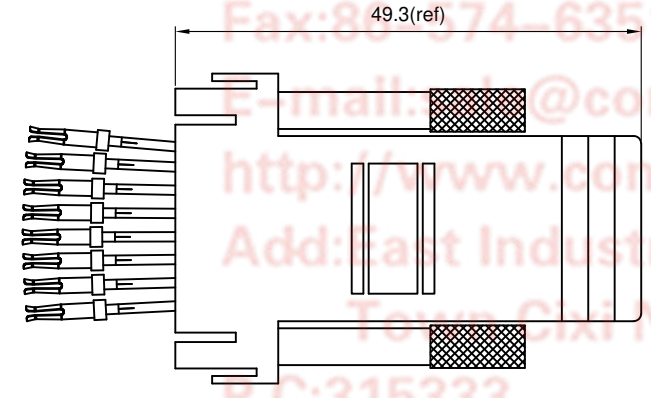

HESTORE.HU
elektronikai alkatrész áruház

EN: This Datasheet is presented by the manufacturer.

Please visit our website for pricing and availability at www.hestore.hu.

Dept	
Qty	
DC	1
ED	1
IE	1
ISO	1
PD	1
R&D	1
SD	1
QA	1
QC	1
QF	1

NOTES:

- HOODS MATERIAL:ABS
- PART NUMBER CODE:

DS1055- X X X X X X

- Bolt type
- L: Long
- Contact plating
- 0: (D-SUB Selective gold flash
- RJ45 Full gold flash)
- Cover color
- V: Ivory
- B: Black
- A: Gray
- Position
- 8: 8p8c
- 4: 4p4c
- Connector type
- M: Male
- F: Female
- No. of contact
- 09: 9pos.
- 15: 15pos.
- 25: 25pos.
- 37: 37pos.

Tel:86-574-63508787
 Fax:86-574-63510817
 E-mail: @connfly.com
 http://www.connfly.com
 Add: East Industry Zone, GuangYan
 Town, Cixi, Ningbo, China
 P.C:315333

GENERAL TOLERANCE		ANGLE TOLERANCE		PROJECTION		TITLE	
X.	±0.60	X.	±5°	UNITS	mm	D-SUB CRIMP TYPE AND PCB JACK	
.X	±0.38	.X	±3°	SHEET SIZE	A4	SERIES	DS1055 SERIES
.XX	±0.25	.XX	±2°	晨翔电子有限公司 CONNFLY CONNFLY ELECTRONIC CO. LTD			
DRAWING TYPE		CUSTOMER					
SCALE	1:1	SHEET	1 OF 1				
DRAWING NO.		C-DS1055-XXXXX-B					