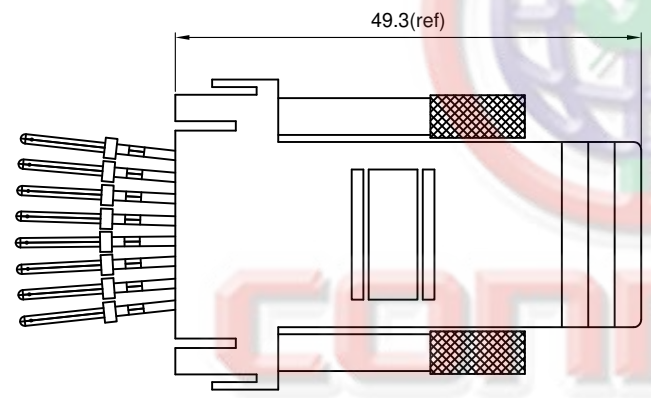

NOTES:

- HOODS MATERIAL:ABS
- PART NUMBER CODE:

DS1055- X X X X X X

- Bolt type
- L: Long
- Contact plating
- 0: (D-SUB Selective gold flash
- RJ45 Full gold flash)
- Cover color
- V: Ivory
- B: Black
- A: Gray
- Position
- 8: 8p8c
- 4: 4p4c
- Connector type
- M: Male
- F: Female
- No. of contact
- 09: 9pos.
- 15: 15pos.
- 25: 25pos.
- 37: 37pos.

Tel:86-574-63508787
 Fax:86-574-63510817
 E-mail: @connfly.com
 http://www.connfly.com
 Add: East Industry Zone, GuangYan
 Town, Cixi, Ningbo, China
 P.C:315333

GENERAL TOLERANCE		ANGLE TOLERANCE		PROJECTION		TITLE	
X.	±0.60	X.	±5°	UNITS	mm	D-SUB CRIMP TYPE AND PCB JACK	
.X	±0.38	.X	±3°	SHEET SIZE	A4	SERIES	DS1055 SERIES
.XX	±0.25	.XX	±2°	晨翔电子有限公司 CONNFLY CONNFLY ELECTRONIC CO. LTD			
DRAWING TYPE		CUSTOMER					
SCALE	1:1	SHEET	1 OF 1				
DRAWING NO.		C-DS1055-XXXXX-B					