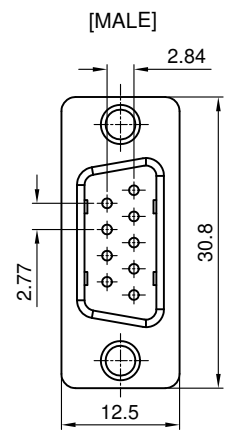

NOTES:

- HOODS MATERIAL:ABS
- PART NUMBER CODE:

DS1055- X X X X X X

- Bolt type
- L: Long
- Contact plating
- 0: (D-SUB Selective gold flash
- RJ45 Full gold flash)
- Cover color
- V: Ivory
- B: Black
- A: Gray
- Position
- 8: 8p8c
- 4: 4p4c
- Connector type
- M: Male
- F: Female
- No. of contact
- 09: 9pos.
- 15: 15pos.
- 25: 25pos.
- 37: 37pos.

Tel:86-574-63508787
 Fax:86-574-63510817
 E-mail: @connfly.com
 http://www.connfly.com
 Add: East Industry Zone, GuangYan
 Town, Cixi, Ningbo, China
 P.C:315333

GENERAL TOLERANCE		ANGLE TOLERANCE		PROJECTION		TITLE	
X.	±0.60	X.	±5°	UNITS	mm	D-SUB CRIMP TYPE AND PCB JACK	
.X	±0.38	.X	±3°	SHEET SIZE	A4	SERIES	DS1055 SERIES
.XX	±0.25	.XX	±2°	晨翔电子有限公司 CONNFLY CONNFLY ELECTRONIC CO. LTD			
DRAWING TYPE		CUSTOMER					
SCALE	1:1	SHEET	1 OF 1				
DRAWING NO.		C-DS1055-XXXXX-B					