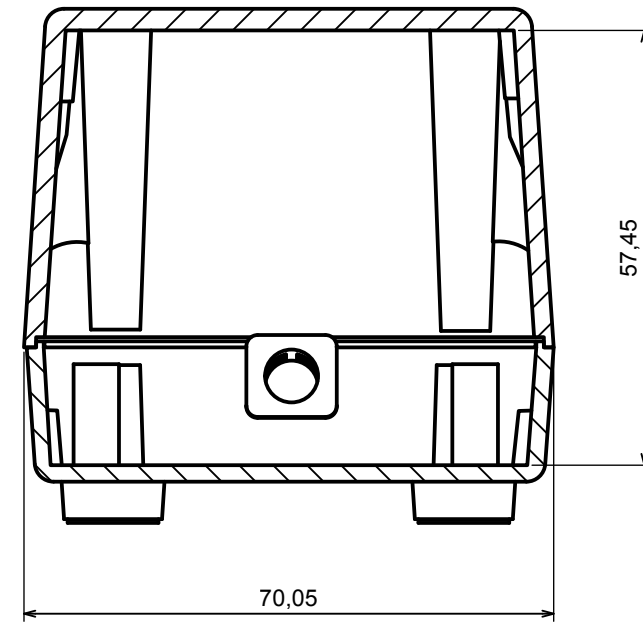

A-A

All rights reserved, Copyright Kradox 2017

Product model Enclosure Z16 - Assembly

Format: A3 Material: PS, ABS

Scale 1:1 Tolerance: +/- 0.8

A |

A-A

A |

All rights reserved, Copyright Kradox 2017

Product model: Enclosure Z16 - Cover

Format: A3 Material: PS, ABS

Scale 1:1 Tolerance: +/- 0.8

All rights reserved, Copyright Kradox 2017

Product model: Enclosure Z16 - Foot

Format: A3      Material: PS, ABS

Scale 5:1      Tolerance: +/- 0.5

A |

All rights reserved, Copyright Kradox 2017

Product model    Enclosure Z16 - Bend Protector

Format: A3    Material: PS, ABS

Scale 1:1    Tolerance: +/- 0.5