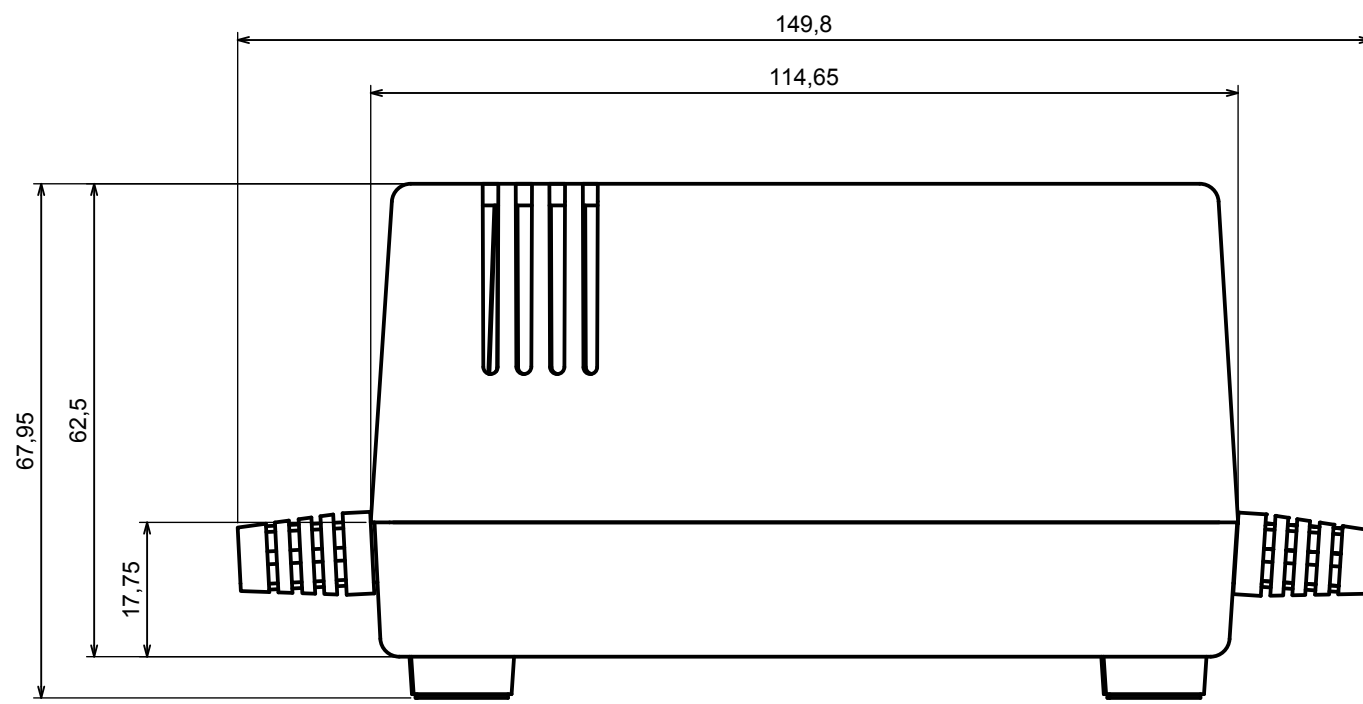

A |

A |

A-A

All rights reserved, Copyright Kradox 2017

Product model Enclosure Z16 - Assembly

Format: A3 Material: PS, ABS

Scale 1:1 Tolerance: +/- 0.8