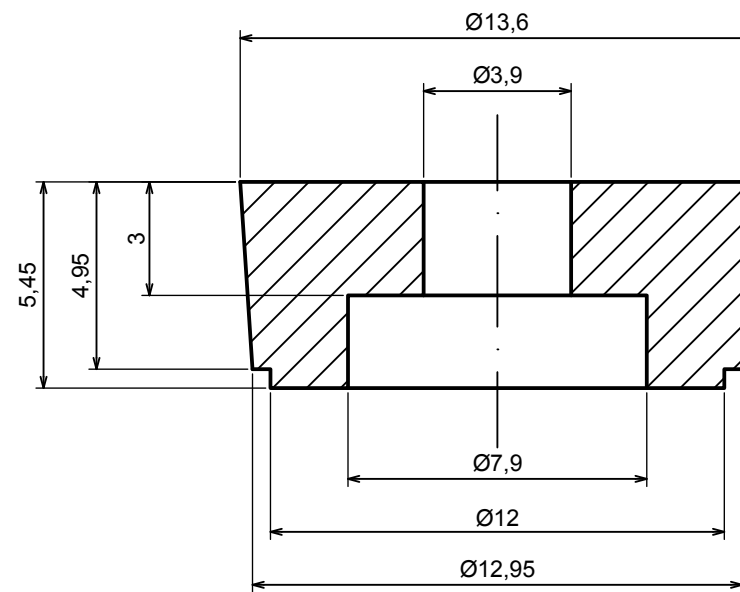

A-A

All rights reserved, Copyright Kradox 2017

Product model Enclosure Z16 - Assembly

Format: A3 Material: PS, ABS

Scale 1:1 Tolerance: +/- 0.8

A |

A-A

A |

All rights reserved, Copyright Kradox 2017

Product model: Enclosure Z16 - Cover

Format: A3 Material: PS, ABS

Scale 1:1 Tolerance: +/- 0.8

All rights reserved, Copyright Kradox 2017

Product model: Enclosure Z16 - Foot

Format: A3      Material: PS, ABS

Scale 5:1      Tolerance: +/- 0.5

A |

All rights reserved, Copyright Kradox 2017

Product model    Enclosure Z16 - Bend Protector

Format: A3    Material: PS, ABS

Scale 1:1    Tolerance: +/- 0.5