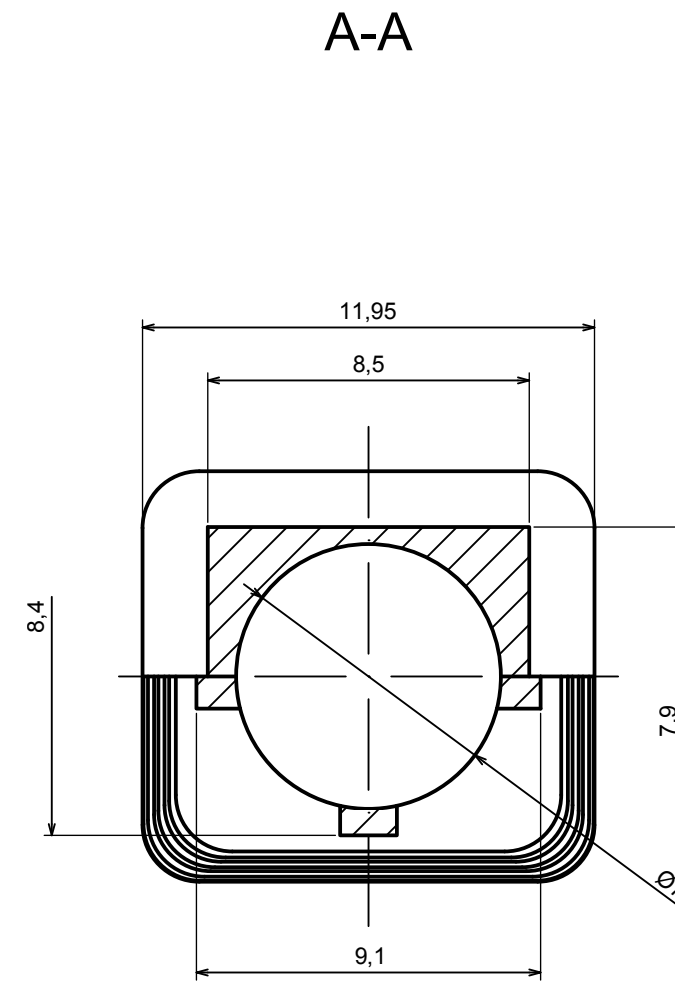

A-A

All rights reserved, Copyright Kradox 2017

Product model Enclosure Z16 - Assembly

Format: A3 Material: PS, ABS

Scale 1:1 Tolerance: +/- 0.8

A |

A-A

A |

All rights reserved, Copyright Kradox 2017

Product model: Enclosure Z16 - Cover

Format: A3 Material: PS, ABS

Scale 1:1 Tolerance: +/- 0.8

All rights reserved, Copyright Kradox 2017

Product model: Enclosure Z16 - Foot

Format: A3      Material: PS, ABS

Scale 5:1      Tolerance: +/- 0.5

A |

All rights reserved, Copyright Kradox 2017

Product model    Enclosure Z16 - Bend Protector

Format: A3    Material: PS, ABS

Scale 1:1    Tolerance: +/- 0.5