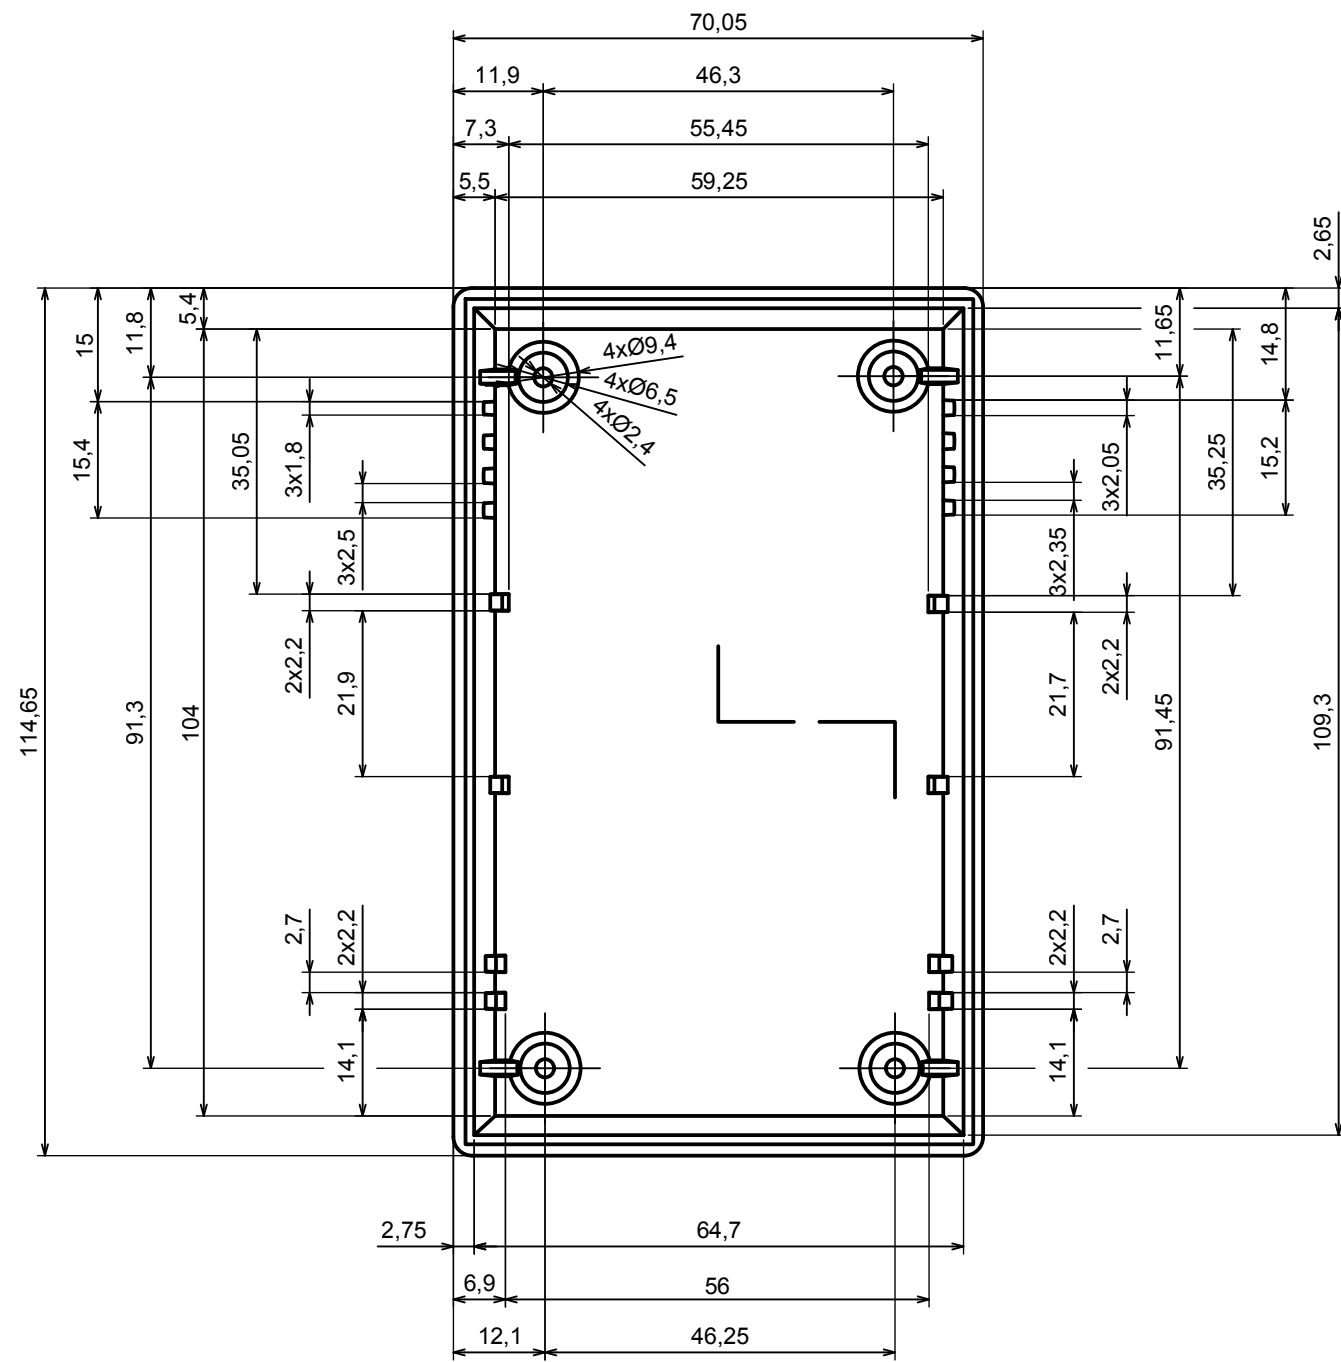

A-A

All rights reserved, Copyright Kradox 2017

Product model Enclosure Z16 - Assembly

Format: A3 Material: PS, ABS

Scale 1:1 Tolerance: +/- 0.8

A |

A-A

A |

All rights reserved, Copyright Kradox 2017

Product model: Enclosure Z16 - Cover

Format: A3 Material: PS, ABS

Scale 1:1 Tolerance: +/- 0.8

All rights reserved, Copyright Kradox 2017

Product model: Enclosure Z16 - Foot

Format: A3      Material: PS, ABS

Scale 5:1      Tolerance: +/- 0.5

A |

All rights reserved, Copyright Kradox 2017

Product model    Enclosure Z16 - Bend Protector

Format: A3    Material: PS, ABS

Scale 1:1    Tolerance: +/- 0.5