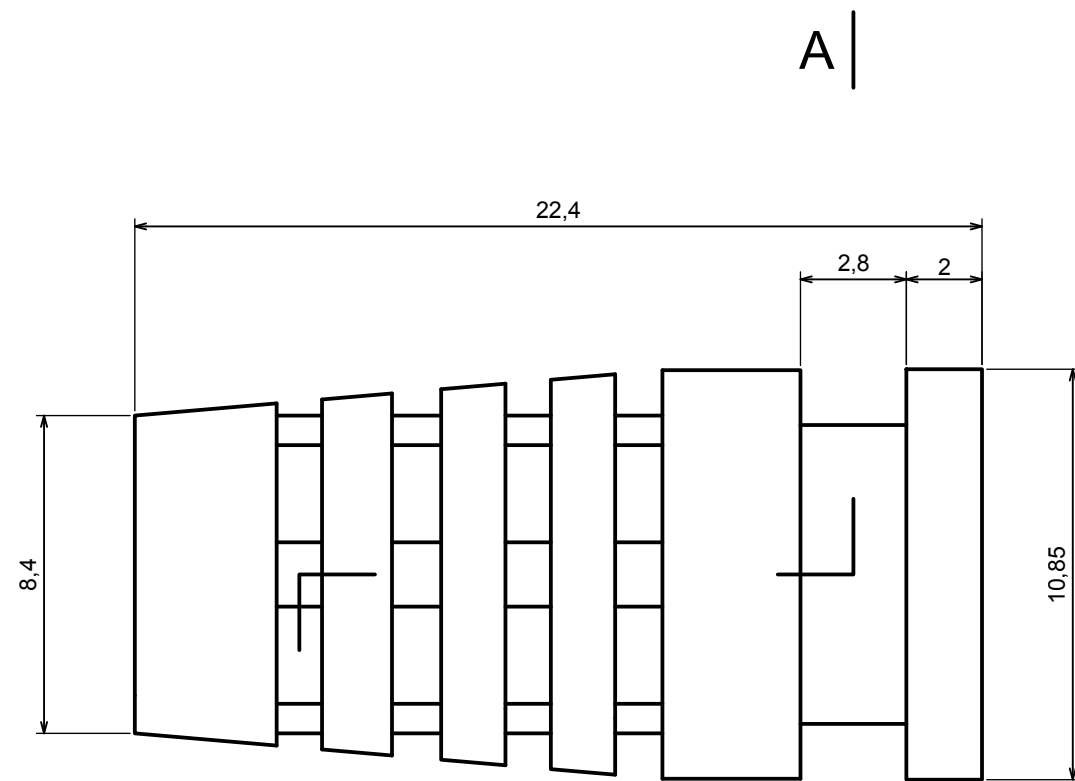

All rights reserved, Copyright Kradox 2017

Product model: Enclosure Z16 - Cover

Format: A3 Material: PS, ABS

Scale 1:1 Tolerance: +/- 0.8

All rights reserved, Copyright Kradox 2017

Product model: Enclosure Z16 - Foot

Format: A3      Material: PS, ABS

Scale 5:1      Tolerance: +/- 0.5

A |

All rights reserved, Copyright Kradox 2017

Product model    Enclosure Z16 - Bend Protector

Format: A3    Material: PS, ABS

Scale 1:1    Tolerance: +/- 0.5