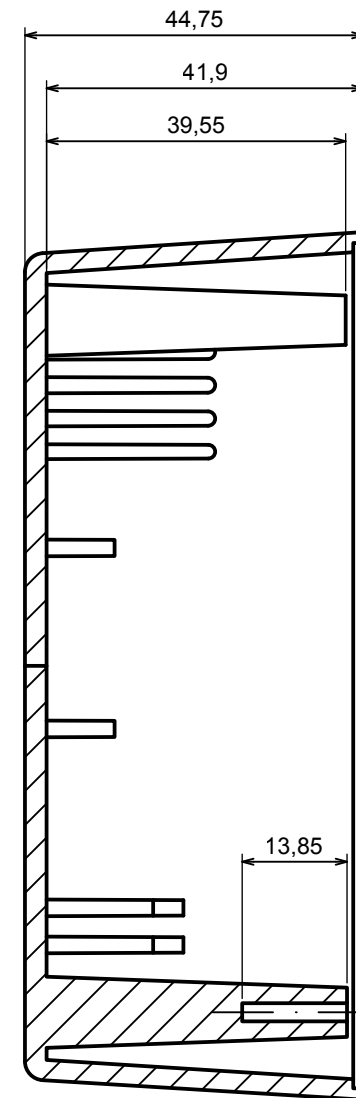

A-A

All rights reserved, Copyright Kradox 2017

Product model Enclosure Z16 - Assembly

Format: A3 Material: PS, ABS

Scale 1:1 Tolerance: +/- 0.8

A |

A-A

A |

All rights reserved, Copyright Kradox 2017

Product model: Enclosure Z16 - Cover

Format: A3 Material: PS, ABS

Scale 1:1 Tolerance: +/- 0.8

All rights reserved, Copyright Kradox 2017

Product model: Enclosure Z16 - Foot

Format: A3      Material: PS, ABS

Scale 5:1      Tolerance: +/- 0.5

A |

All rights reserved, Copyright Kradox 2017

Product model    Enclosure Z16 - Bend Protector

Format: A3    Material: PS, ABS

Scale 1:1    Tolerance: +/- 0.5