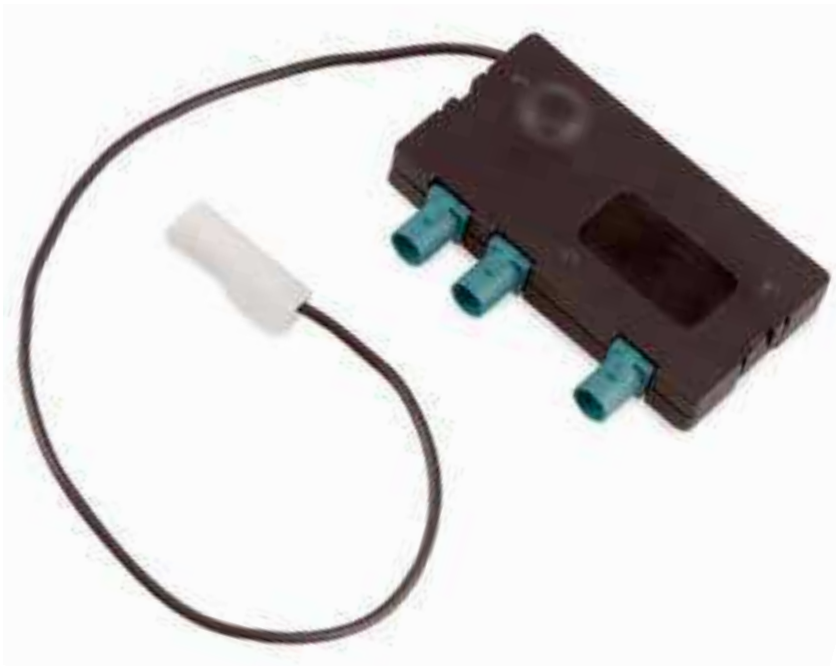

PASSIVE SPLITTER AM / FM / DAB NEW

SPLITTER

AVAILABLE VERSIONS

ADAPTER CABLES

P/N: 7561006 - PASSIVE SPLITTER

P/N: 7561007 - PASSIVE SPLITTER KIT DIN

P/N: 7561008 - PASSIVE SPLITTER KIT DIN/ISO

Without adapter cables into the package

Antenna IN: DIN Female / AM/FM OUT : DIN Male / DAB: SMB Female 90°

Antenna IN: ISO Female / AM/FM OUT : DIN Male / DAB: SMB Female 90°

TECHNICAL SPECIFICATION

AM / FM / DAB

Short description	AM/FM/DAM Passive Splitter allow to recover the DAB signals from an AM/FM active or passive antenna ready for digital radio
Active Splitter Connectors	FAKRA Male Waterblue for IN and OUT
Power Supply	--
Consumption	--
Impedance	50 Ohm
Gain	-2 dB
VSWR	FM: 2 : 1 / DAB: 2 : 1
Protection Class	IP40
Mounting	Internal of the vehicle with adhesive tape or plastic cable tie

Note The AM/FM/DAB Passive Splitter work only with AM/FM active or passive antennas ready to receive the DAB signals
The AM/FM/DAB Passive Splitter is suitable for active antenna with 12 Volt phantom supply

Dimensions

AVAILABLE VERSIONS

	SPLITTER CONNECTOR SIDE	CABLE TYPE	CABLE LENGHT	ANTENNA / TUNER CONNECTOR SIDE
P/N: 7132082	FAKRA Female Waterblue	RG 174	500 mm	SMB Female 90°
P/N: 7132083	FAKRA Female Waterblue	RG 174	500 mm	SMA Male
P/N: 7132084	FAKRA Female Waterblue	RG 174	500 mm	FAKRA Female Waterblue
P/N: 7132085	FAKRA Female Waterblue	RG 58	500 mm	DIN Female

Note Adapter cables could be used for any other applications