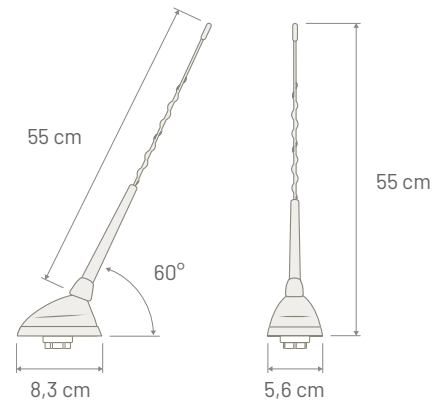

Dimensions