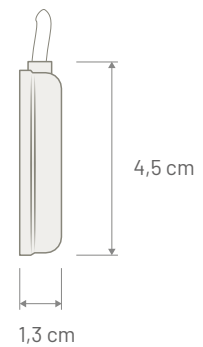

Dimensions