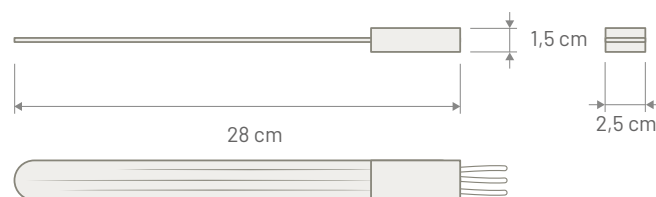

Dimensions