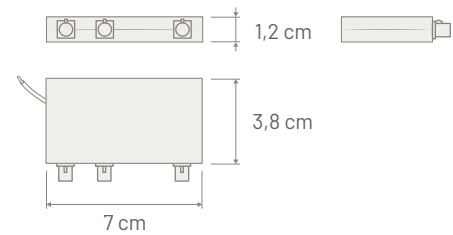

Dimensions

CABLE FOR ACTIVE AND PASSIVE SPLITTER AM / FM / DAB

AVAILABLE VERSIONS

	SPLITTER CONNECTOR SIDE	CABLE TYPE	CABLE LENGTH	ANTENNA / TUNER CONNECTOR SIDE
P/N: 7132078	FAKRA Female Waterblue	RG 174	500 mm	ISO Female
P/N: 7132079	FAKRA Female Waterblue	RG 58	500 mm	DIN Male
P/N: 7132080	FAKRA Female Waterblue	RG 174	500 mm	ISO Male
P/N: 7132081	FAKRA Female Waterblue	RG 174	500 mm	FAKRA Male Waterblue

Note Adapter cables could be used for any other applications