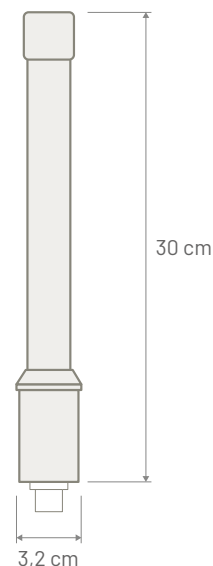

FIBERGLASS FULL ^{LTE}

OMNIDIRECTIONAL ANTENNA

AVAILABLE VERSIONS

	CONNECTOR	CABLE LENGHT	CABLE TYPE
P/N: 8610155	N Female	without extension cable	without extension cable
P/N: 8610156	SMA Male	5000 mm	Low Loss

TECHNICAL SPECIFICATION

	LTE - ISM - GSM	DCS - PCN - DECT - UMTS - WIFI
Frequency	790 ÷ 960 MHz	1710 ÷ 2700 MHz
Impedance	50 Ohm	50 Ohm
Gain	2 dBi	4 dBi
VSWR	< 2.2	< 2.2
Max Power	25 Watt	25 Watt
Protection Class	IP54	
Mounting	On mast / On wall with special steel bracket (included)	

Note The special bracket is compatible with mast diameter between 35 to 42 mm

Dimensions