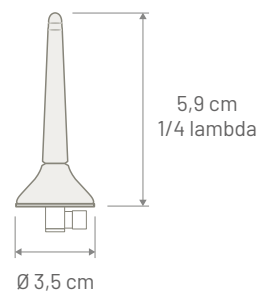

Note

Dimensions

LAMBDA QUARTER

ROOF ANTENNA

AVAILABLE VERSIONS

	CONNECTOR	CABLE LENGHT	CABLE TYPE
P/N: 7681052 - LAMBDA QUARTER	FME Female - FME Female	5000 mm	RG 58
P/N: 8610028 - LAMBDA QUARTER BRACKET	FME Female - SMA Male	5000 mm	LOW LOSS

Note P/N 8610028: supplied with a special bracket for on wall/on mast mounting

Dimensions

Magnetic

MAGNETIC EVOLUTION^{LTE}

ROOF ANTENNA

AVAILABLE VERSIONS

	CONNECTOR	CABLE LENGHT	CABLE TYPE
P/N: 8610146 - MAG EVO 4G	N Male	3000 mm	RG 174
P/N: 8610147 - MAG EVO 4G NEW	SMA Male	3000 mm	RG 174
P/N: 8610148 - MAG EVO 4G NEW	FME Female	3000 mm	RG 174