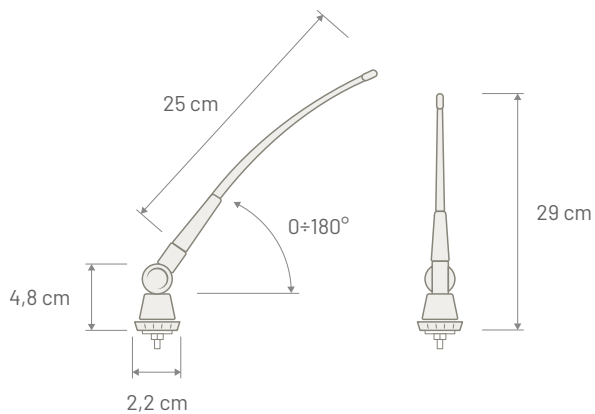

Dimensions