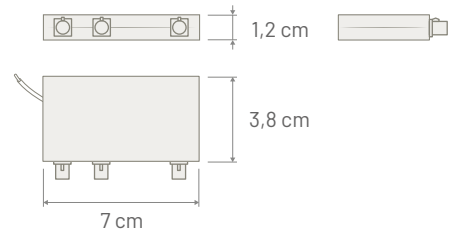

PASSIVE SPLITTER AM / FM / DAB NEW

SPLITTER

AVAILABLE VERSIONS

ADAPTER CABLES

P/N: 7561006 - PASSIVE SPLITTER

P/N: 7561007 - PASSIVE SPLITTER KIT DIN

P/N: 7561008 - PASSIVE SPLITTER KIT DIN/ISO

Without adapter cables into the package

Antenna IN: DIN Female / AM/FM OUT : DIN Male / DAB: SMB Female 90°

Antenna IN: ISO Female / AM/FM OUT : DIN Male / DAB: SMB Female 90°

TECHNICAL SPECIFICATION

AM / FM / DAB

Short description	AM/FM/DAM Passive Splitter allow to recover the DAB signals from an AM/FM active or passive antenna ready for digital radio
Active Splitter Connectors	FAKRA Male Waterblue for IN and OUT
Power Supply	--
Consumption	--
Impedance	50 Ohm
Gain	-2 dB
VSWR	FM: 2 : 1 / DAB: 2 : 1
Protection Class	IP40
Mounting	Internal of the vehicle with adhesive tape or plastic cable tie

Note The AM/FM/DAB Passive Splitter work only with AM/FM active or passive antennas ready to receive the DAB signals
The AM/FM/DAB Passive Splitter is suitable for active antenna with 12 Volt phantom supply

Dimensions

AVAILABLE VERSIONS

	SPLITTER CONNECTOR SIDE	CABLE TYPE	CABLE LENGHT	ANTENNA / TUNER CONNECTOR SIDE
P/N: 7132082	FAKRA Female Waterblue	RG 174	500 mm	SMB Female 90°
P/N: 7132083	FAKRA Female Waterblue	RG 174	500 mm	SMA Male
P/N: 7132084	FAKRA Female Waterblue	RG 174	500 mm	FAKRA Female Waterblue
P/N: 7132085	FAKRA Female Waterblue	RG 58	500 mm	DIN Female

Note Adapter cables could be used for any other applications