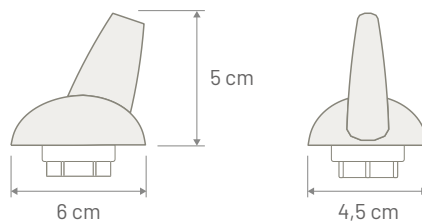

Dimensions