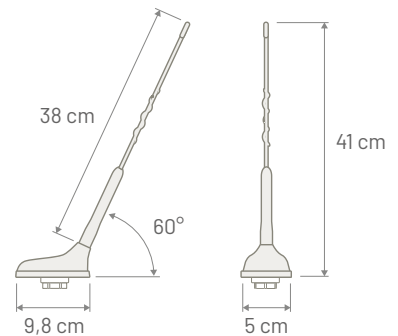

16V COMBI

ROOF ANTENNA

AVAILABLE VERSIONS

P/N: 7771000 - COMBI VHF

P/N: 7771001 - COMBI UHF

VHF	UHF	GNSS
•		•
	•	•

TECHNICAL SPECIFICATION

	VHF	UHF	GNSS
Antenna connector	FAKRA Male Green	FAKRA Male Green	FAKRA Male Blue
Antenna cable type	RG 174	RG 174	RG 174
Antenna cable lenght	250 mm	200 mm	250 mm
Extension cable type	RG 58	RG 58	RG 174
Extension cable lenght	5000 mm	5000 mm	5000 mm
Extension cable connectors	FAKRA Female Green - FME Female	FAKRA Female Green - FME Female	FAKRA Female Blue - SMB Female
Power supply	--	--	3 - 5 Volt
Consumption	--	--	45 mA max
Impedance	50 Ω	50 Ω	50 Ω
Gain	-1 dBi	0 dBi	30 dBi
VSWR	1,5:1	2,1:1	1,5:1
Max Power	20 Watt	20 Watt	--
Rod Lenght	380 mm	265 mm	--
Rod Type	Antinoise	Smooth	--
Rod Thread	M6	Mounting	On roof
Base Angle	60 degree	Coachwork drilling	Square: 15 x 15 mm - Round: 19 mm
Protection Class	IP64	Note	

P/N 7771000 - Combi VHF

Dimensions