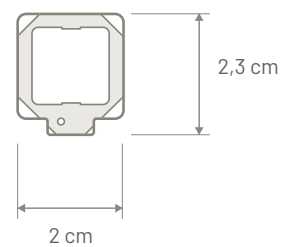

Note

Dimensions

Mounting scheme

FCA hole

SHARK 2 NISSAN COMBI RADIO **NEW**

ROOF ANTENNA

P/N: 7677965	AM / FM	DAB
Connector	GT13 Female	FAKRA Male Brown
Cable Type	RG 174	RG 174
Cable Length	300 mm	250 mm
Power Supply	12V Dedicated and Phantom	12V Dedicated and Phantom
Consumption	50 mA max	50 mA max
Impedance	50 Ω	50 Ω
Gain	--	2 dBi
VSWR	--	< 3:1
Protection Class	IP68	
Coachwork drilling	Square: 15 x 15 mm - Round: 19 mm	