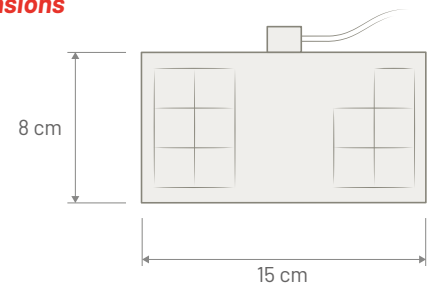

Dimensions