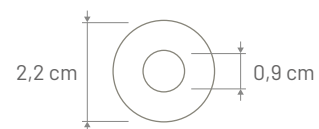

Dimensions

Coachwork Drilling

RADIO PILLAR

TELESCOPIC ANTENNA

P/N: 7627008

AM / FM

Connector	DIN Male
Cable Type	COAXIAL
Cable Length	1500 mm
Impedance	130 Ω
Rod Length	Min: 445 mm - Max: 1240 mm
Rod Type	3 elements INOX telescopic rod
Mounting	Pillar
Coachwork drilling	Round 10 mm