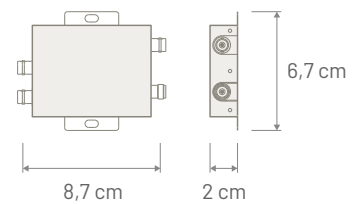

Dimensions