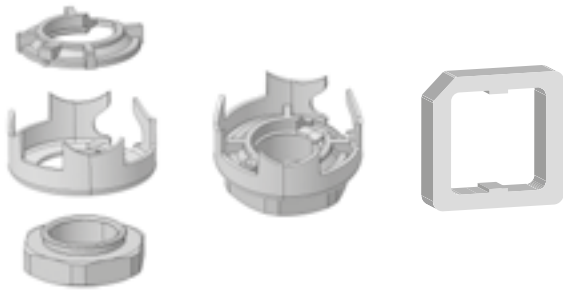

HOLE ADAPTER

FOR SHARK 2 ONLY

P/N: 7131052

OPEL 2009 >

Note Only for SHARK 2 antennas