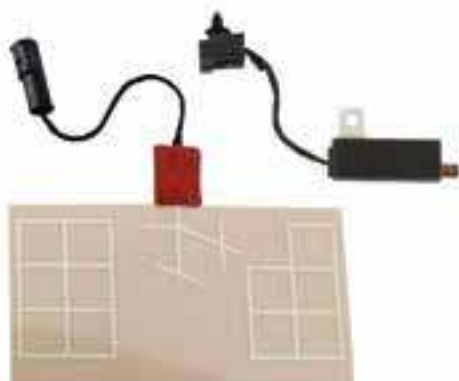

FOIL DAB

BUMPER, PLASTIC AND FIBERGLASS SURFACE MOUNTING

P/N: 7677951	DAB
Connector	FAKRA Male Brown
Power Supply	12 volt Phantom
Consumption	60 mA max
Impedance	50 Ω
Gain	10 dBi
VSWR	< 2:1
Protection Class	IP67
Mounting	Foil: adhesive internal on bumper and other plastic and fiberglass parts Amplifier: screw to the metallic part

Note