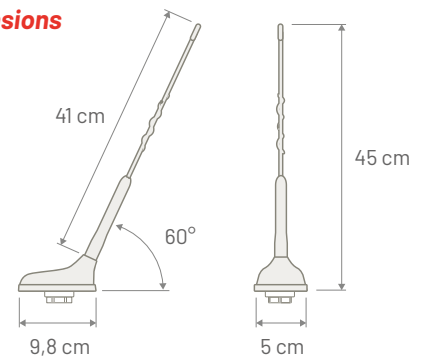

Dimensions