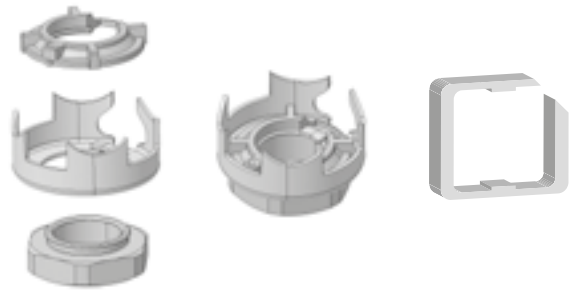

HOLE ADAPTER

FOR SHARK 2 ONLY

P/N: 7131051

FORD 2011 >

Note Only for SHARK 2 antennas