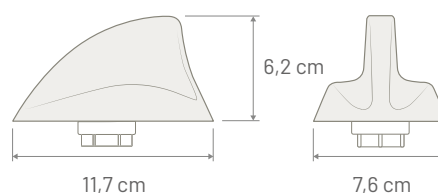

Dimensions