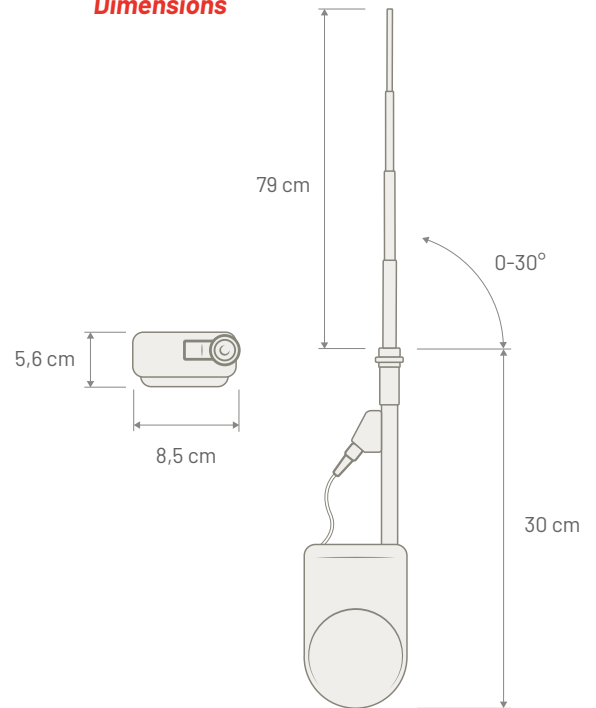

Dimensions