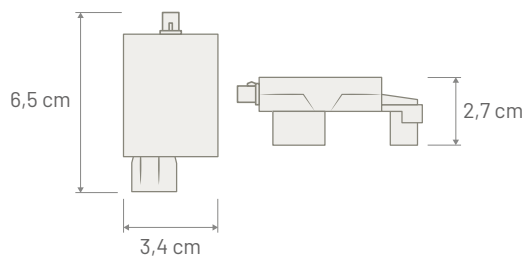

Dimensions