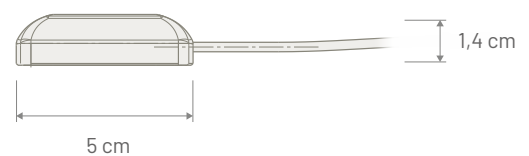

Dimensions