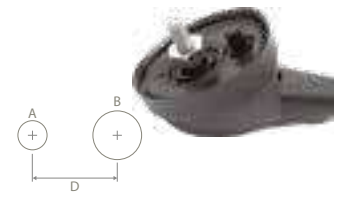

Dimensions

RADIO UNIVERSAL

WITH EXTENSION CABLE

P/N: 7657008

AM / FM

Connector	DIN Male	Rod Length	400 mm
Cable Type	AR 7	Rod Thread	M6
Cable Length	2450 mm	Protection Class	IP68
Impedance	130 Ω	Mounting	Universal
Gain	--	Coachwork drilling	A: Ø 4,7 mm B: Ø 8 mm D: 14 mm