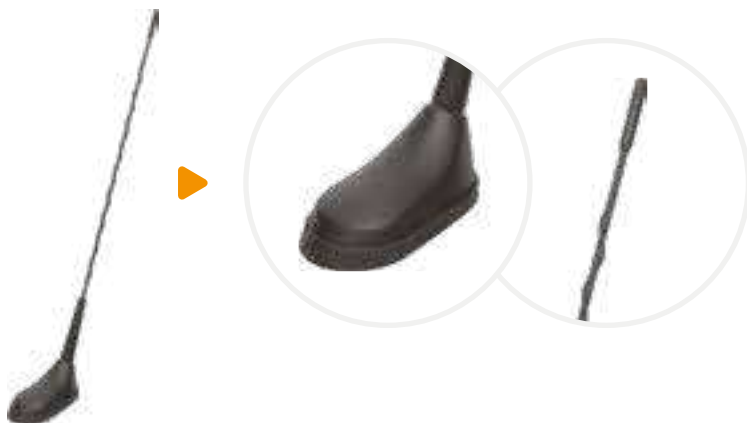

P/N 7771005 - Triplex VHF