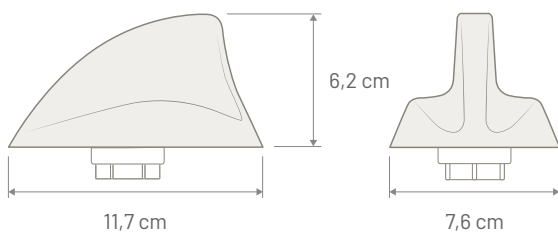

Dimensions