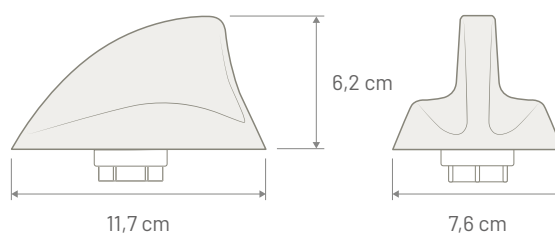

SHARK 2

ROOF ANTENNA

AVAILABLE VERSIONS

	AM / FM	DAB	GNSS
P/N: 7677810 - TRIPLEX	•	•	•
P/N: 7677815 - COMBI RADIO	•	•	
P/N: 7677820 - DAB		•	
P/N: 7677825 - DUPLEX	•		•
P/N: 7677830 - RADIO	•		

TECHNICAL SPECIFICATION

	AM / FM	DAB	GNSS
Connector	FAKRA Male White	FAKRA Male Black	FAKRA Male Blue
Cable Type	RG 174	RG 174	RG 174
Cable Length	250 mm	250 mm	250 mm
Power Supply	12 Volt Dedicated and Phantom	12 Volt Dedicated and Phantom	3 - 5 Volt Phantom
Consumption	50 mA max	50 mA max	31 mA
Impedance	50 Ω	50 Ω	50 Ω
Gain	--	2 dBi	28 dBi
VSWR	--	< 3:1	1.7:1
Protection Class	IP68		
Coachwork drilling	Square: 15 x 15 mm - Round: 19 mm		

Note

Dimensions