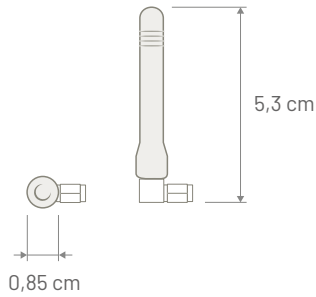

Mounting Directly to the modem antenna connector or the extension cable

Note

P/N 8610103

Dimensions

P/N 8610118

Dimensions

MONOPOLE DUAL BAND

OMNIDIRECTIONAL ANTENNA