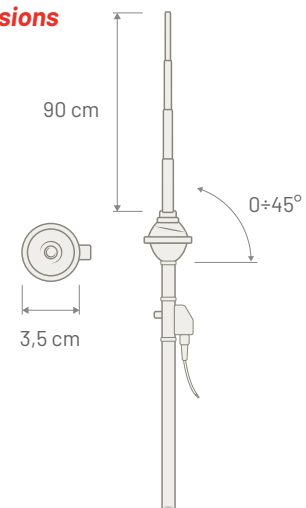

Note

Dimensions

RADIO FENDER

TELESCOPIC ANTENNA

P/N: 7677153

AM / FM

Connector	DIN Male
Cable Type	COAXIAL
Cable Length	1500 mm
Impedance	130 Ω
Rod Length	85 cm
Rod Type	4 elements INOX telescopic rod
Rod Angle	Max 45 degree from vertical position
Mounting	Fender
Coachwork drilling	Round 17 mm

Note

Dimensions

TELESCOPE ELECTRIC ANTENNA NEW

MOTORIZED PILLAR ANTENNA

COLOR TELESCOPIC ROD	
P/N: 7677154 - MOTORIZED	INOX
P/N: 7677155 - MOTORIZED	BLACK

TECHNICAL SPECIFICATION	
AM / FM	
Connector	DIN Male
Cable Type	3C-2V
Cable Length	1400 mm
Power Supply	12 Volt Dedicated
Consumption	36 watt max
Impedance	50 Ω
Rod Length	790 mm
Rod Type	5 elements stainless steel telescopic rod
Rod Angle	Max 30 degree from vertical position
Coachwork drilling	Round 14,5 mm