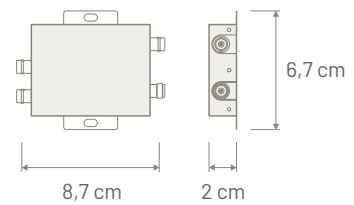

Note

Extension cable included on the package to connect TETRA output on the antenna base to the Multiplexer
Connectors: FAKRA Female Green and TNC Male - Type: RG 58 - Length: 3000 mm

Dimensions

Dimensions