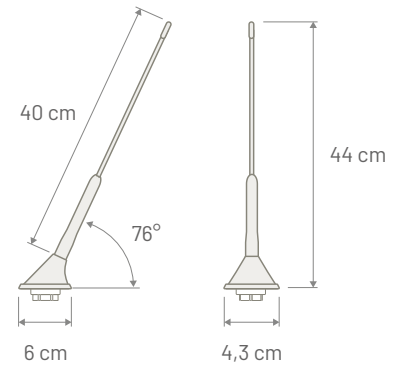

Dimensions