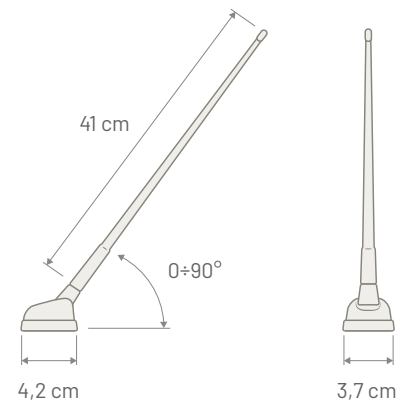

Dimensions