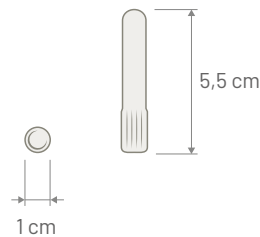

MONOPOLE DUAL BAND

OMNIDIRECTIONAL ANTENNA

P/N: 8610010	GSM / DCS
Connector type	SMA Male
Impedance	50 Ohm
Gain	2.15 dBi
VSWR	≤ 2:1
Max Power	4 watt

Mounting Directly to the modem antenna connector or the extension cable

Note

Dimensions