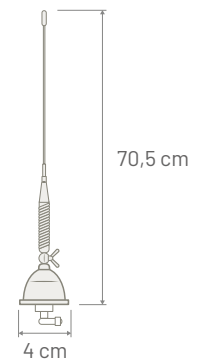

Note Omnidirectional 1/4 lambda type - Tunable rod

Dimensions

ES 70/80 MHz

ROOF ANTENNA

P/N: 7640006		70/80 MHz	
Connector	TNC F		
Cable Type	Without extension cable*		
Impedance	50 Ohm		
Gain	2 dBi		
VSWR	< 1.5:1		
Max Power	100 Watt		
Rod Length	950 mm	Mounting	On roof / Pillar / Fender
Rod Type	Fiberglass	Coachwork drilling	Round: 19 mm