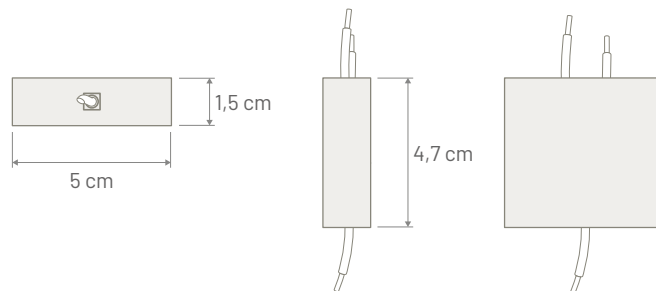

Dimensions