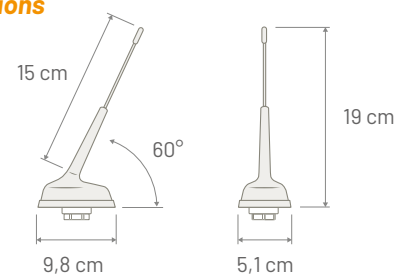

Dimensions