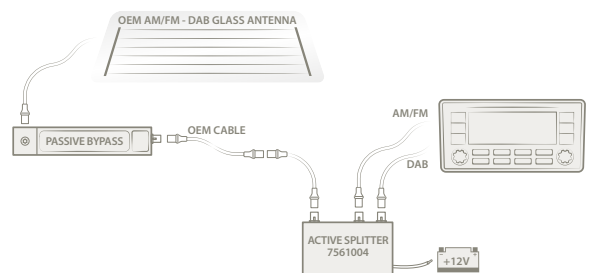

Short description	Replace the original FM amplifier to add DAB antenna prepared on the original rear or side glass
Connector	FAKRA Male Waterblue
Impedance	50 Ohm
Protection Class	IP52
Mounting	Replace the original amplifier

Note

The P/N 7590008 is suitable only for a head unit with hybrid tuner (FM and DAB with only one antenna connector), or combined with Active Splitter and cables kit

The P/N 7590013 is suitable for any application with original VW head unit or aftermarket head unit with Fakra connectors

DAB&PLAY passive by-pass work only in Volkswagen vehicle with prepared DAB antenna into the original glass. Contact your car dealer to check if glass is prepared

Dimensions

Mounting scheme

ACTIVE SPLITTER AM / FM / DAB

SPLITTER

AVAILABLE VERSIONS

ADAPTER CABLES	
P/N: 7561004 - ACTIVE SPLITTER	Without adapter cables into the package
P/N: 7562030 - ACTIVE SPLITTER KIT DIN	Antenna IN: DIN Female / AM/FM OUT: DIN Male / DAB OUT: SMB Female 90° / Length: 500 mm
P/N: 7132087 - ACTIVE SPLITTER KIT DIN/ISO	Antenna IN: ISO Female / AM/FM OUT: DIN Male / DAB OUT: SMB Female 90° / Length: 500 mm