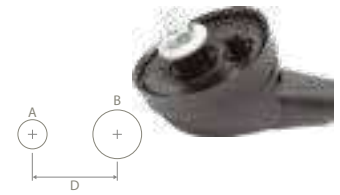

Note Passive antenna

RADIO UNIVERSAL

WITH EXTENSION CABLE

P/N: 7657016

AM / FM

Connector	DIN Male	Rod Length	400 mm
Cable Type	AR 7	Rod Thread	M6
Cable Length	2450 mm	Protection Class	IP68
Impedance	130 Ω	Mounting	Universal
Gain	--	Coachwork drilling	A: Ø 4,7 mm B: Ø 10,2 mm D: 14 mm