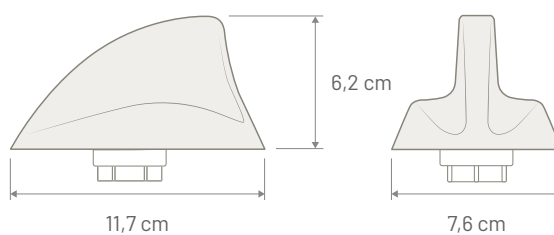

Dimensions