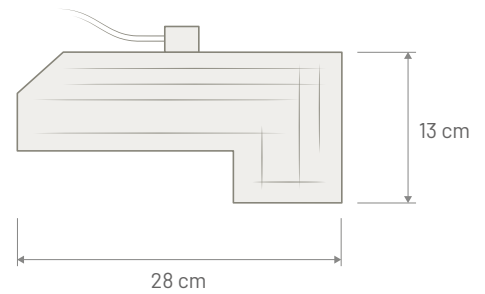

Dimensions