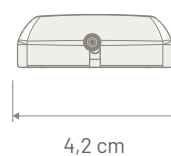

Dimensions