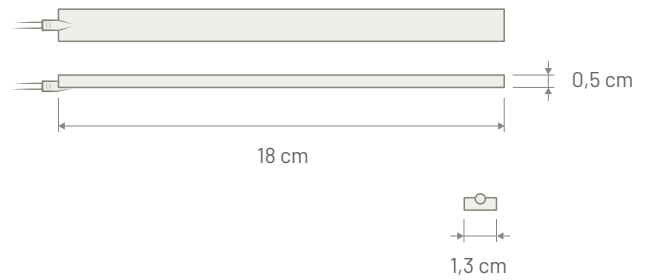

RUBBER^{LTE}

INTERNAL ANTENNA

P/N: 7681080

GSM - UMTS - LTE

Connector	FAKRA Male Bordeaux
Cable Type	RG 174
Cable Length	110 mm
Impedance	50 Ω
Gain	-4 dBi
VSWR	3,2:1
Protection Class	IP67
Mounting	Internal adhesive mounting

Note

Dimensions