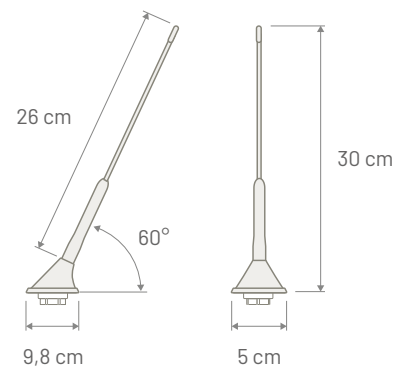

P/N 7771002 - VHF

Dimensions

P/N 7771003 - UHF

Dimensions

TRIPLEX SHORT

ROOF ANTENNA

P/N: 7771040	TETRA	WIFI / BLUETOOTH	GNSS
Connector	FAKRA Male Green	FAKRA Male Violet	FAKRA Male Blue
Cable Type	RG 174	RG 174	RG 174
Cable Length	200 mm	200 mm	250 mm
Power Supply	--	--	3 - 5 Volt Phantom
Consumption	--	--	45 mA max
Impedance	50 Ω	50 Ω	50 Ω
Gain	1 dBi	0 dBi	30 dBi
VSWR	2:1	2:1	1,5:1
Max power	20 Watt	4 Watt	--
Rod Length	150 mm	Base Angle	60 degree
Rod Type	Smooth	Protection Class	IP69K
Rod Thread	M5	Mounting	Square: 15 x 15 mm - Round: 19 mm