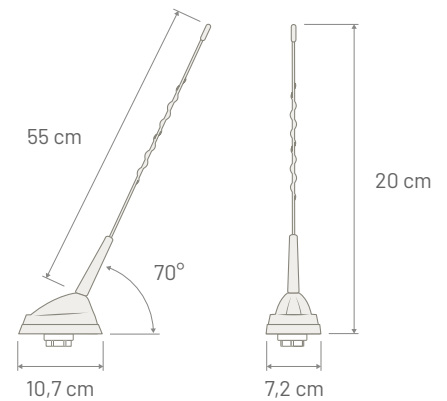

RSA QUAD

ROOF ANTENNA

P/N: 7771020

	TETRA	70/80 MHz	AM/FM	GNSS
Connector (Base antenna)	FAKRA Male Green	--	--	FAKRA Male BLUE
Cable Type (Base antenna)	RG 174	--	--	RG 174
Cable Length (Base antenna)	200 mm	--	--	220 mm
Connector (Multiplexer)	IN: TNC Female OUT: BNC FEMale	BNC Female	BNC Female	--
Power supply	--	--	Multiplexer: 12 Volt Phantom	3 - 5 Volt Phantom
Consumption	--	--	Multiplexer: 35 mA max	45 mA max
Impedance	50Ω	50Ω	AM: High Impedance - FM: 50 Ω	50 Ω
Gain	0 dBi	-5 dBi	FM: -10 dBi	28 dBi
VSWR	2:1	2,5:1	--	1,7:1
Max Power	10 Watt	15 Watt	--	--
Rod Length	550 mm	Protection Class	Antenna: IP69K - Multiplexer: IP42	
Rod Type	Antinoise	Mounting	Antenna: on roof - Multiplexer: inside the vehicle	
Rod Thread	M5	Coachwork drilling	Square: 15x15 mm - Round: 19 mm	
Base Angle	70 degree			

Note

Extension cable included on the package to connect TETRA output on the antenna base to the Multiplexer
Connectors: FAKRA Female Green and TNC Male - Type: RG 58 - Length: 3000 mm

Dimensions