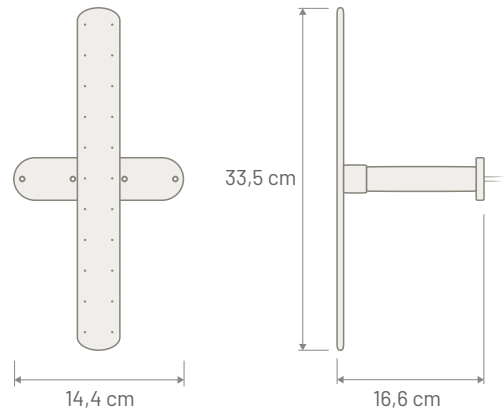

Protection Class IP54

Mounting On mast with special bracket (included) / On wall with two screws (not included)

Note The special bracket is compatible with mast diameter between 25 to 42 mm

Dimensions

FIBERGLASS FULL ^{LTE}