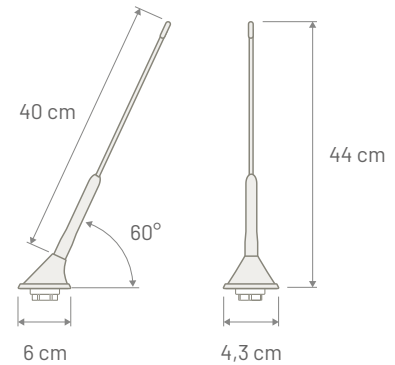

Note Rod Antitheft System is Patented by Calearo

Dimensions

16V RADIO 45°

FRONT ROOF

P/N: 7677882

AM / FM

Connector	FAKRA Male White		
Cable Type	RG 174		
Cable Length	180 mm		
Impedance	--		
Gain	--		
Rod Length	405 mm	Base Angle	45 degree
Rod Thread	M5	Protection Class	IP68
Rod Type	Smooth	Coachwork drilling	Square: 15 x 15 mm - Round: 19 mm