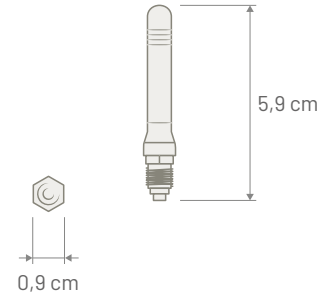

Mounting Directly to the modem antenna connector or the extension cable

Note

P/N 8610103

Dimensions

P/N 8610118

Dimensions

MONOPOLE DUAL BAND

OMNIDIRECTIONAL ANTENNA