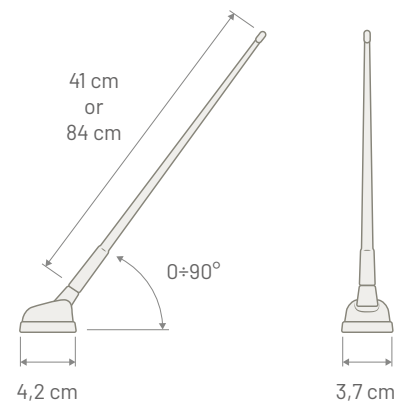

Dimensions