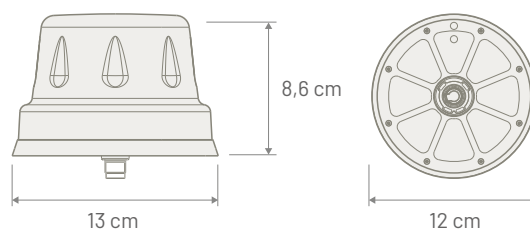

Dimensions