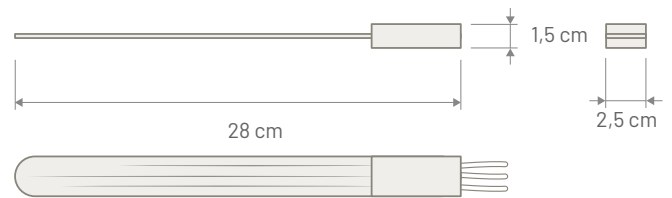

Note FAKRA Male Waterblue (Universal code) > SMB Female 90° adapter cable included in the package

Dimensions

LIGHT TV

INTERNAL ON-GLASS ANTENNA

P/N: 7137122

DTV

Connector	MINI JACK Male 3,5 Mm
Cable Type	RX 174
Cable Length	3000 mm
Power Supply	12 Volt Dedicated
Consumption	35 mA max
Impedance	75 Ω
Gain	6 dBi
Protection Class	IP34
Mounting	Adhesive internal on glass