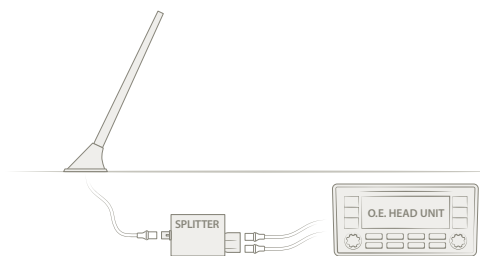

Mounting scheme