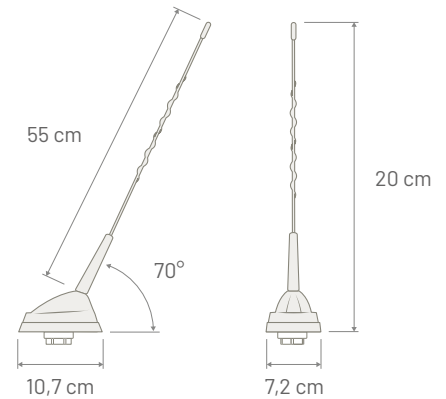

RSA TRIPLEX

REAR ROOF ANTENNA

P/N: 7771025

	TETRA	AM/FM	GNSS
Connector (Base antenna)	FAKRA Male Green	--	FAKRA Male Blue
Cable Type (Base antenna)	RG 174	--	RG 174
Cable Length (Base antenna)	200 mm	--	220 mm
Connector (Diplexer)	IN: FAKRA Male Black OUT: FAKRA Male Green	FAKRA Male White	--
Power supply	--	Diplexer: 12 Volt Dedicated	3 - 5 Volt Phantom
Consumption	--	Diplexer: 35 mA max	45 mA max
Impedance	50 Ω	AM: High Impedance - FM: 50 Ω	50 Ω
Gain	0 dBi	FM: -10 dBi	32 dBi
VSWR	2:1	--	2:1
Max Power	10 Watt	--	--
Rod Length	550 mm	Protection Class	Antenna: IP69K - Diplexer: IP42
Rod Type	Antinoise	Mounting	Antenna: on roof - Multiplexer: inside the vehicle
Rod Thread	M5	Coachwork drilling	Square: 15x15 mm - Round: 19 mm
Base Angle	70 degree		

Note

Adapter cable included on the package to connect TETRA output on the antenna base to the Diplexer
Connectors: FAKRA Female Green and FAKRA Female Black - Type: RG 174 - Length: 150 mm

Dimensions