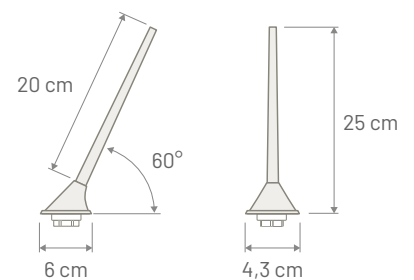

Dimensions