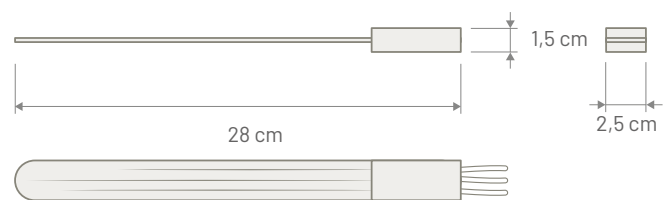

Dimensions