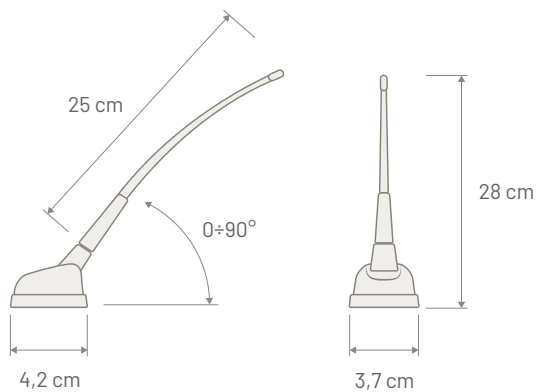

Dimensions