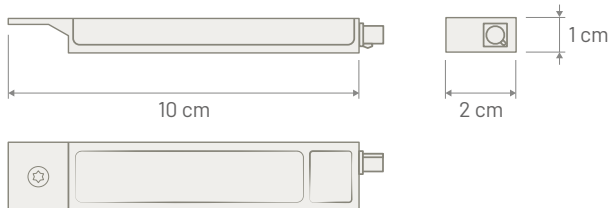

Dimensions