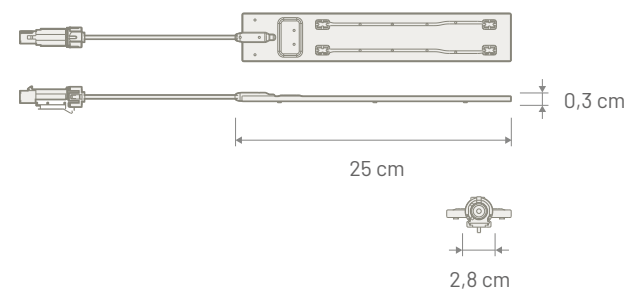

Dimensions