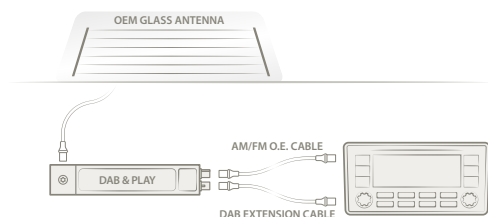

Mounting scheme