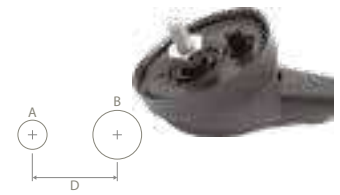

Note Passive antenna

RADIO UNIVERSAL

WITH EXTENSION CABLE

P/N: 7651006

AM / FM

Connector	DIN Male	Rod Length	850 mm
Cable Type	AR 7	Rod Thread	M6
Cable Length	2450 mm	Protection Class	IP68
Impedance	130 Ω	Mounting	Universal
Gain	--	Coachwork drilling	A: Ø 4,7 mm B: Ø 8 mm D: 14 mm