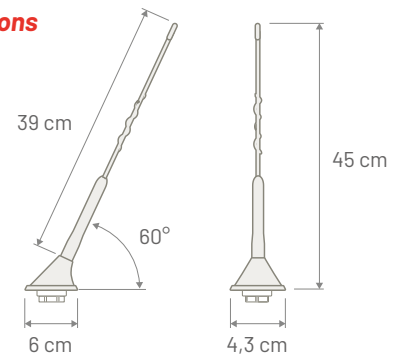

Dimensions