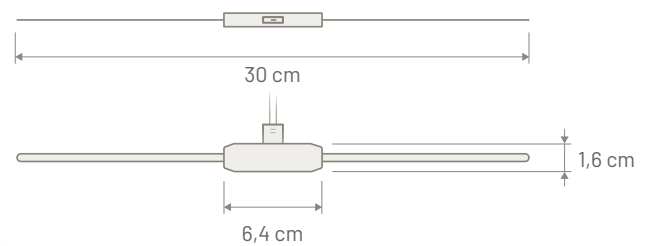

Dimensions