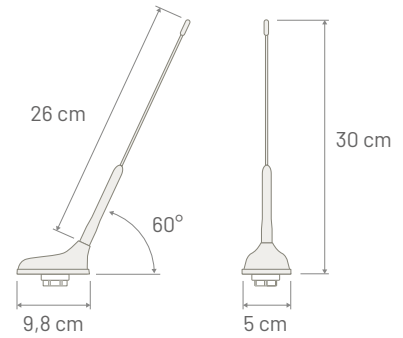

Dimensions