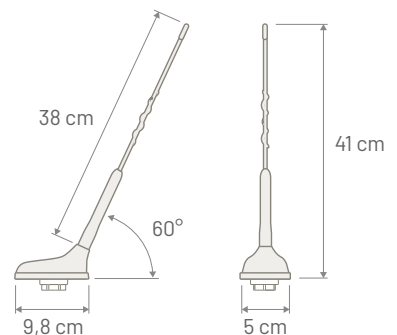

Dimensions