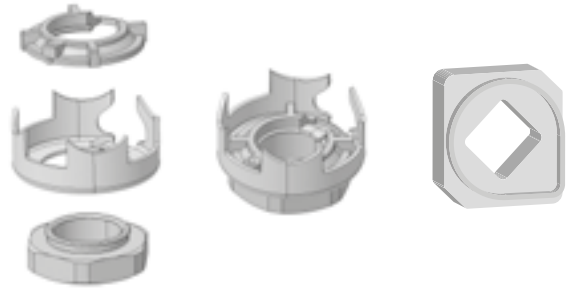

HOLE ADAPTER

FOR SHARK 2 ONLY

P/N: 7131053

VOLKSWAGEN MIB PLATFORM 2012 >

Note Only for SHARK 2 antennas

HOLE COVER CAP

P/N: 7130005

UNIVERSAL

Note Hole cover cap diameter: 3 cm

Housing Fakra

FAKRA HOUSING KIT NEW

P/N: 7131055

WATERBLUE HOUSING FOR FAKRA MALE CONNECTOR

Note Kit contains 5 housing
Allow to replace any FAKRA Male housing with the universal type

FAKRA HOUSING KIT NEW

P/N: 7131056

WATERBLUE HOUSING FOR FAKRA MALE CONNECTOR

Note Kit contains 5 housing
Allow to replace any FAKRA Female housing with the universal type