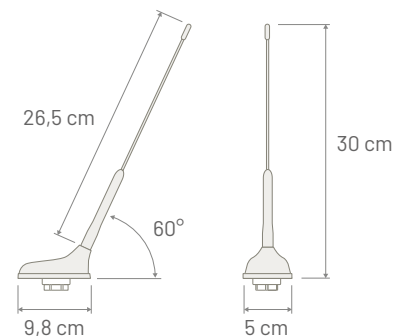

P/N 7771001 - Combi UHF

Dimensions