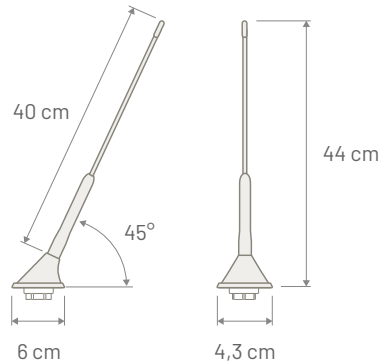

Dimensions