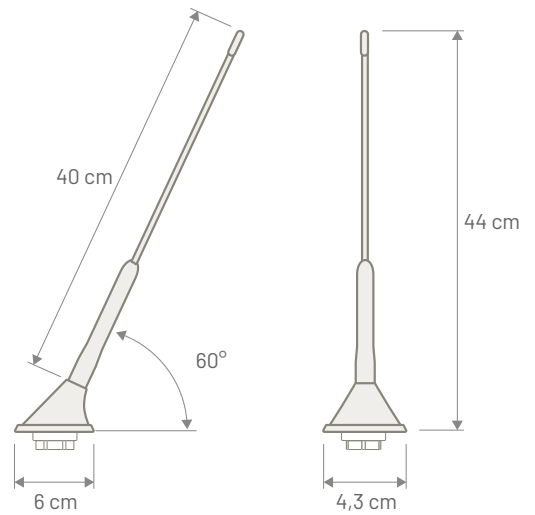

Dimensions