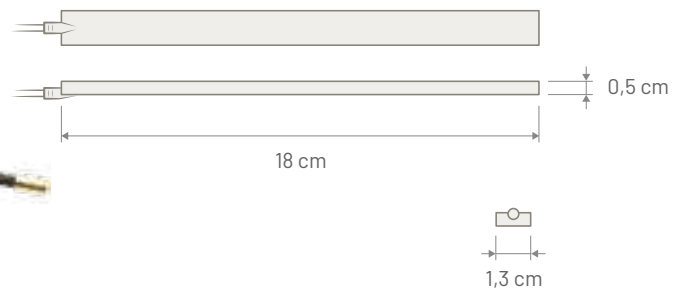

Dimensions