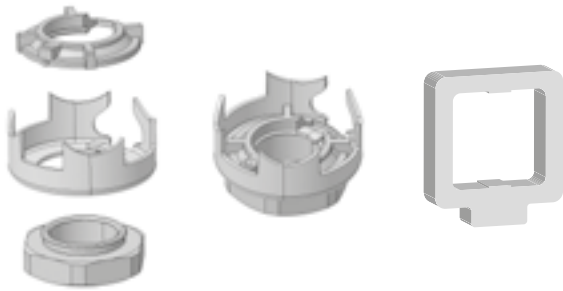

HOLE ADAPTER

P/N: 7131050

FCA 2012 >

Note Only for SHARK 2 antennas