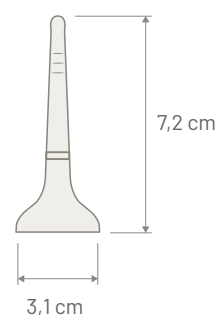

Dimensions