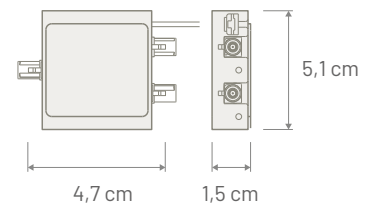

Dimensions