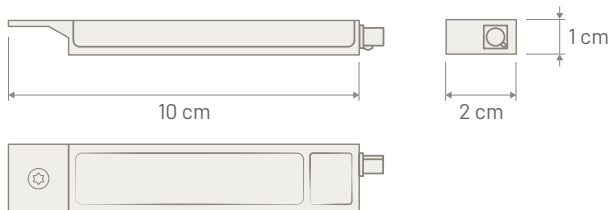

Dimensions