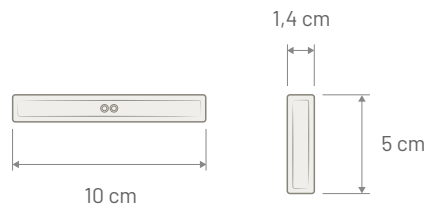

Dimensions