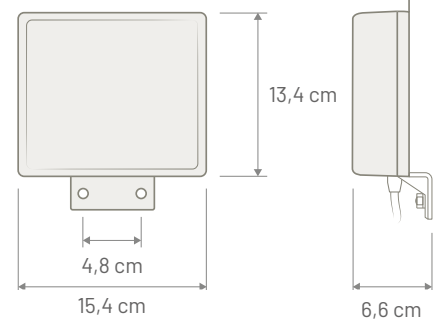

COMPACT FULL^{LTE}

DIRECTIONAL ANTENNA

AVAILABLE VERSIONS

	CONNECTOR	CABLE LENGTH	CABLE TYPE
P/N: 8610144	SMA Male	5000 mm	Low Loss
P/N: 8610145	FME Female	5000 mm	Low Loss

TECHNICAL SPECIFICATION

	LTE - GSM	DCS	UMTS	LTE - WIFI
Frequency	790 ÷ 960 MHz	1710 ÷ 1880 MHz	1920 ÷ 2170 MHz	2300 - 2700 MHz
Impedance	50 Ohm	50 Ohm	50 Ohm	50 Ohm
Gain	6,5 dBi ± 0,5 dBi	9 dBi	9 dBi	8,5 dBi ± 0,5 dBi
VSWR	< 2.0	< 2.0	< 2.0	< 2.0
Max Power	30 Watt	15 Watt	10 Watt	10 Watt
Protection Class	IP54			
Mounting	On mast / On wall			

Note

Dimensions