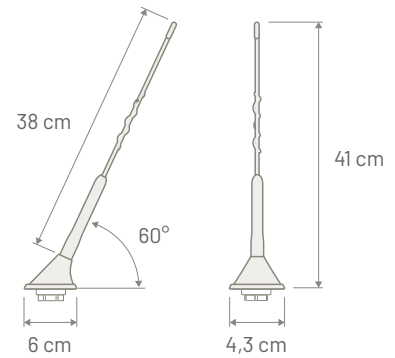

Dimensions