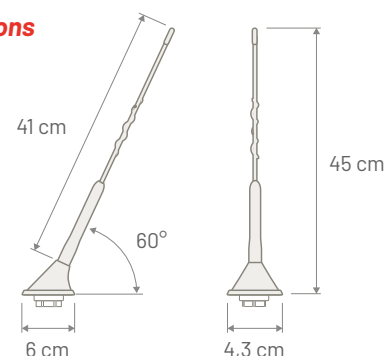

Dimensions