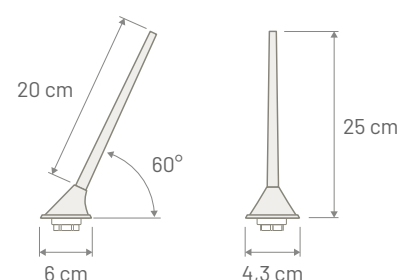

Dimensions