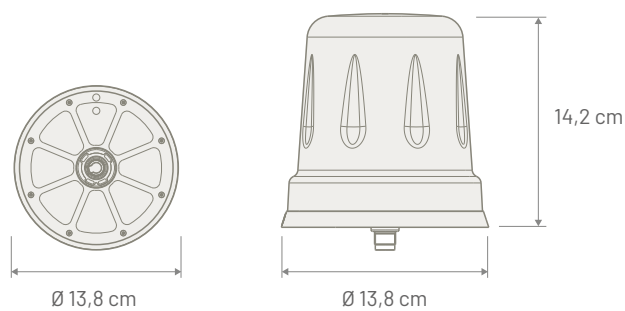

Dimensions