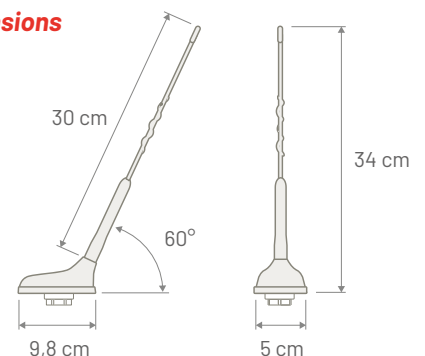

Dimensions