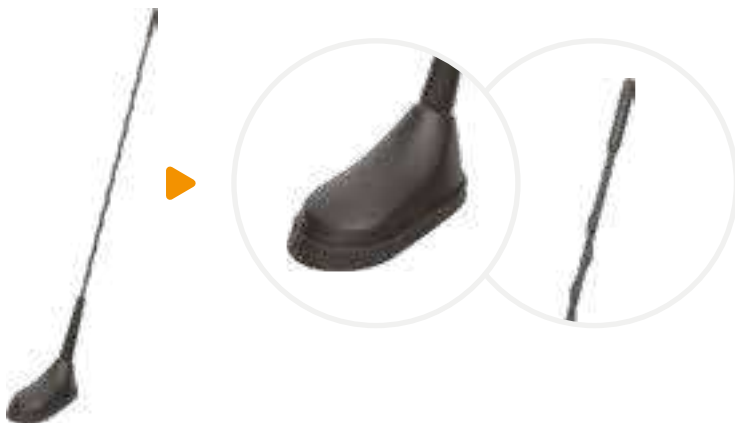

16V COMBI

ROOF ANTENNA

AVAILABLE VERSIONS

P/N: 7771000 - COMBI VHF

P/N: 7771001 - COMBI UHF

VHF	UHF	GNSS
•		•
	•	•

TECHNICAL SPECIFICATION

	VHF	UHF	GNSS
Antenna connector	FAKRA Male Green	FAKRA Male Green	FAKRA Male Blue
Antenna cable type	RG 174	RG 174	RG 174
Antenna cable lenght	250 mm	200 mm	250 mm
Extension cable type	RG 58	RG 58	RG 174
Extension cable lenght	5000 mm	5000 mm	5000 mm
Extension cable connectors	FAKRA Female Green - FME Female	FAKRA Female Green - FME Female	FAKRA Female Blue - SMB Female
Power supply	--	--	3 - 5 Volt
Consumption	--	--	45 mA max
Impedance	50 Ω	50 Ω	50 Ω
Gain	-1 dBi	0 dBi	30 dBi
VSWR	1,5:1	2,1:1	1,5:1
Max Power	20 Watt	20 Watt	--
Rod Lenght	380 mm	265 mm	--
Rod Type	Antinoise	Smooth	--
Rod Thread	M6	Mounting	On roof
Base Angle	60 degree	Coachwork drilling	Square: 15 x 15 mm - Round: 19 mm
Protection Class	IP64	Note	

P/N 7771000 - Combi VHF

Dimensions