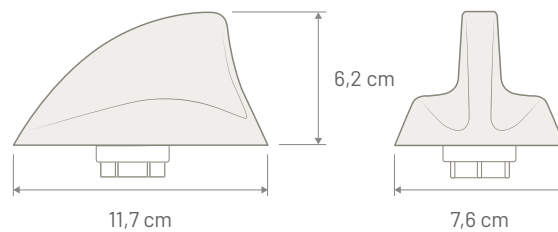

Dimensions