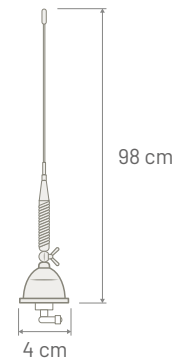

Note Omnidirectional 1/4 lambda type - Tunable rod

Dimensions

ES 70/80 MHz

ROOF ANTENNA

P/N: 7640006		70/80 MHz	
Connector	TNC F		
Cable Type	Without extension cable*		
Impedance	50 Ohm		
Gain	2 dBi		
VSWR	< 1.5:1		
Max Power	100 Watt		
Rod Length	950 mm	Mounting	On roof / Pillar / Fender
Rod Type	Fiberglass	Coachwork drilling	Round: 19 mm

Note * P/N 7583040: optional extension cable (type: RG 58 - Length: 5000 mm - Connectors: TNC Male 90°)
Extension cable with different length or connectors available on request

Dimensions

AVAILABLE VERSIONS