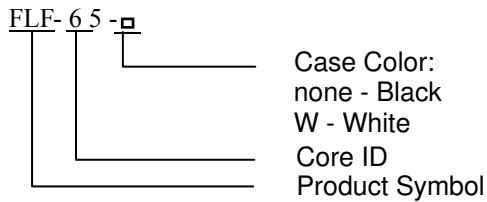

FEATURES

- ◆ Easy installation
- ◆ Internal dimensions are from 4mm to 15 mm radius.
- ◆ The smooth surface prevents damage to wire insulation.

APPLICATIONS

- ◆ Internal and external power cables
- ◆ Internal cables between pc boards and data connectors
- ◆ Computer peripherals, for example digital camera, DVD, fax machine, monitor, printer, and power supply cables

ORDERING CODE

Other colors available if the order q'ty is over 10K pcs per item

SHAPES

Fig.1

Fig.2

Fig.3

Fig.4

Fig.5