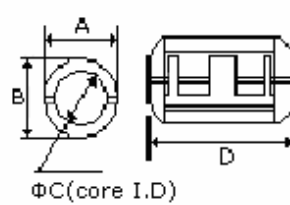

Fig.6

DIMENSIONS (UNIT:mm)

Part No.	Fig.	A (±1)	B (±1)	C (±0.3)	D (±1)	E (±1)	Impedance (Ω) Min		Use Cable Dia. Max
							25 MHz	100 MHz	
FLF-35	5	15.0	15.0	4.0	25.2	---	55	95	Φ4
FLF-50	5	16.5	16.5	5.2	29.5	---	70	120	Φ5
FLF-501B	2	15.0	14.0	5.2	23.0	---	70	120	Φ5
FLF-502	1	13.0	11.8	5.0	25.5	2.5	60	100	Φ5
FLF-60	6	15.5	14.0	6.0	18.5	---	60	80	Φ6
FLF-65B	2	20.5	20.0	6.5	33.0	---	120	200	Φ6.5
FLF-70	4	15.5	14.0	7.0	18.0	22.0	40	75	Φ7
FLF-702	1	17.0	15.0	7.0	30.0	2.5	70	130	Φ7
FLF-75	5	21.0	21.0	7.5	39.0	---	90	150	Φ7.5
FLF-801	3	19.5	23.0	8.1	17.0	23.0	42	85	Φ8
FLF-802	3	19.5	23.0	8.1	20.0	26.0	50	110	Φ8
FLF-901	4	20.5	19.5	9.0	31.5	35.5	80	130	Φ9
FLF-902	1	19.5	18.0	9.0	35.0	5.5	80	130	Φ9
FCT-0933	5	22.5	22.5	9.5	43.0	---	105	190	Φ9.5