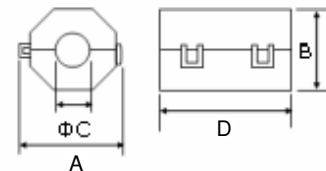

FEATURES

- ◆ Easy installation
- ◆ Internal dimensions are from 4mm to 15 mm radius.
- ◆ The smooth surface prevents damage to wire insulation.

APPLICATIONS

- ◆ Internal and external power cables
- ◆ Internal cables between pc boards and data connectors
- ◆ Computer peripherals, for example digital camera, DVD, fax machine, monitor, printer, and power supply cables

Fig.6

DIMENSIONS (UNIT:mm)

Part No.	Fig.	A (±1)	B (±1)	C (±0.3)	D (±1)	E (±1)	Impedance (Ω) Min		Use Cable Dia. Max
							25 MHz	100 MHz	
FLF-35	5	15.0	15.0	4.0	25.2	---	55	95	Φ4
FLF-50	5	16.5	16.5	5.2	29.5	---	70	120	Φ5
FLF-501B	2	15.0	14.0	5.2	23.0	---	70	120	Φ5
FLF-502	1	13.0	11.8	5.0	25.5	2.5	60	100	Φ5
FLF-60	6	15.5	14.0	6.0	18.5	---	60	80	Φ6
FLF-65B	2	20.5	20.0	6.5	33.0	---	120	200	Φ6.5
FLF-70	4	15.5	14.0	7.0	18.0	22.0	40	75	Φ7
FLF-702	1	17.0	15.0	7.0	30.0	2.5	70	130	Φ7
FLF-75	5	21.0	21.0	7.5	39.0	---	90	150	Φ7.5
FLF-801	3	19.5	23.0	8.1	17.0	23.0	42	85	Φ8
FLF-802	3	19.5	23.0	8.1	20.0	26.0	50	110	Φ8
FLF-901	4	20.5	19.5	9.0	31.5	35.5	80	130	Φ9
FLF-902	1	19.5	18.0	9.0	35.0	5.5	80	130	Φ9
FCT-0933	5	22.5	22.5	9.5	43.0	---	105	190	Φ9.5