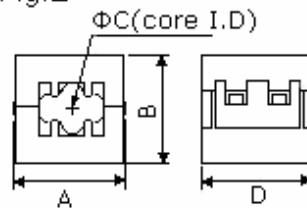

FERROCORE

ROUND CABLE EMI CORES / FLF TYPE

FEATURES

- Easy installation
- Internal dimensions are from 4mm to 15 mm radius.
- The smooth surface prevents damage to wire insulation.

APPLICATIONS

- Internal and external power cables
- Internal cables between pc boards and data connectors
- Computer peripherals, for example digital camera, DVD, fax machine, monitor, printer, and power supply cables

ORDERING CODE

Other colors available if the order q'ty is over 10K pcs per item

SHAPES

Fig.2

DIMENSIONS (UNIT:mm)

Part No.	Fig.	A (±1)	B (±1)	C (±0.3)	D (±1)	E (±1)	Impedance (Ω) Min		Use Cable Dia. Max
							25 MHz	100 MHz	
FLF-35	5	15.0	15.0	4.0	25.2	---	55	95	Φ4
FLF-50	5	16.5	16.5	5.2	29.5	---	70	120	Φ5
FLF-501B	2	15.0	14.0	5.2	23.0	---	70	120	Φ5
FLF-502	1	13.0	11.8	5.0	25.5	2.5	60	100	Φ5
FLF-60	6	15.5	14.0	6.0	18.5	---	60	80	Φ6
FLF-65B	2	20.5	20.0	6.5	33.0	---	120	200	Φ6.5
FLF-70	4	15.5	14.0	7.0	18.0	22.0	40	75	Φ7
FLF-702	1	17.0	15.0	7.0	30.0	2.5	70	130	Φ7
FLF-75	5	21.0	21.0	7.5	39.0	---	90	150	Φ7.5
FLF-801	3	19.5	23.0	8.1	17.0	23.0	42	85	Φ8
FLF-802	3	19.5	23.0	8.1	20.0	26.0	50	110	Φ8
FLF-901	4	20.5	19.5	9.0	31.5	35.5	80	130	Φ9
FLF-902	1	19.5	18.0	9.0	35.0	5.5	80	130	Φ9
FCT-0933	5	22.5	22.5	9.5	43.0	---	105	190	Φ9.5