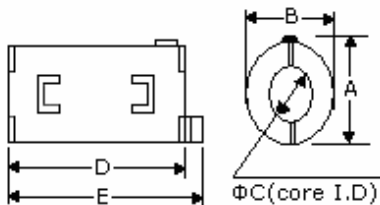

FERROCORE

ROUND CABLE EMI CORES / FLF TYPE

FEATURES

- Easy installation
- Internal dimensions are from 4mm to 15 mm radius.
- The smooth surface prevents damage to wire insulation.

APPLICATIONS

- Internal and external power cables
- Internal cables between pc boards and data connectors
- Computer peripherals, for example digital camera, DVD, fax machine, monitor, printer, and power supply cables

ORDERING CODE

Other colors available if the order q'ty is over 10K pcs per item

SHAPES

Fig.4

DIMENSIONS (UNIT:mm)

Part No.	Fig.	A (±1)	B (±1)	C (±0.3)	D (±1)	E (±1)	Impedance (Ω) Min		Use Cable Dia. Max
							25 MHz	100 MHz	
FLF-35	5	15.0	15.0	4.0	25.2	---	55	95	Φ4
FLF-50	5	16.5	16.5	5.2	29.5	---	70	120	Φ5
FLF-501B	2	15.0	14.0	5.2	23.0	---	70	120	Φ5
FLF-502	1	13.0	11.8	5.0	25.5	2.5	60	100	Φ5
FLF-60	6	15.5	14.0	6.0	18.5	---	60	80	Φ6
FLF-65B	2	20.5	20.0	6.5	33.0	---	120	200	Φ6.5
FLF-70	4	15.5	14.0	7.0	18.0	22.0	40	75	Φ7
FLF-702	1	17.0	15.0	7.0	30.0	2.5	70	130	Φ7
FLF-75	5	21.0	21.0	7.5	39.0	---	90	150	Φ7.5
FLF-801	3	19.5	23.0	8.1	17.0	23.0	42	85	Φ8
FLF-802	3	19.5	23.0	8.1	20.0	26.0	50	110	Φ8
FLF-901	4	20.5	19.5	9.0	31.5	35.5	80	130	Φ9
FLF-902	1	19.5	18.0	9.0	35.0	5.5	80	130	Φ9
FCT-0933	5	22.5	22.5	9.5	43.0	---	105	190	Φ9.5