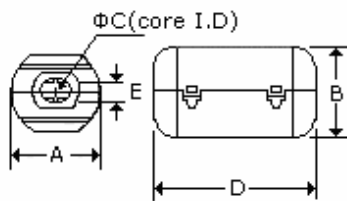

FERROCORE

ROUND CABLE EMI CORES / FLF TYPE

FEATURES

- Easy installation
- Internal dimensions are from 4mm to 15 mm radius.
- The smooth surface prevents damage to wire insulation.

APPLICATIONS

- Internal and external power cables
- Internal cables between pc boards and data connectors
- Computer peripherals, for example digital camera, DVD, fax machine, monitor, printer, and power supply cables

ORDERING CODE

Other colors available if the order q'ty is over 10K pcs per item

SHAPES

Fig.1

DIMENSIONS (UNIT:mm)

Part No.	Fig.	A (±1)	B (±1)	C (±0.3)	D (±1)	E (±1)	Impedance (Ω) Min		Use Cable Dia. Max
							25 MHz	100 MHz	
FLF-35	5	15.0	15.0	4.0	25.2	---	55	95	Φ4
FLF-50	5	16.5	16.5	5.2	29.5	---	70	120	Φ5
FLF-501B	2	15.0	14.0	5.2	23.0	---	70	120	Φ5
FLF-502	1	13.0	11.8	5.0	25.5	2.5	60	100	Φ5
FLF-60	6	15.5	14.0	6.0	18.5	---	60	80	Φ6
FLF-65B	2	20.5	20.0	6.5	33.0	---	120	200	Φ6.5
FLF-70	4	15.5	14.0	7.0	18.0	22.0	40	75	Φ7
FLF-702	1	17.0	15.0	7.0	30.0	2.5	70	130	Φ7
FLF-75	5	21.0	21.0	7.5	39.0	---	90	150	Φ7.5
FLF-801	3	19.5	23.0	8.1	17.0	23.0	42	85	Φ8
FLF-802	3	19.5	23.0	8.1	20.0	26.0	50	110	Φ8
FLF-901	4	20.5	19.5	9.0	31.5	35.5	80	130	Φ9
FLF-902	1	19.5	18.0	9.0	35.0	5.5	80	130	Φ9
FCT-0933	5	22.5	22.5	9.5	43.0	---	105	190	Φ9.5