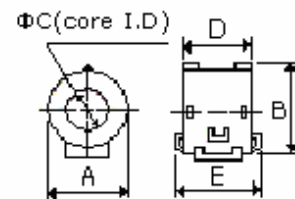

FERROCORE

ROUND CABLE EMI CORES / FLF TYPE

FEATURES

- Easy installation
- Internal dimensions are from 4mm to 15 mm radius.
- The smooth surface prevents damage to wire insulation.

APPLICATIONS

- Internal and external power cables
- Internal cables between pc boards and data connectors
- Computer peripherals, for example digital camera, DVD, fax machine, monitor, printer, and power supply cables

ORDERING CODE

Other colors available if the order q'ty is over 10K pcs per item

SHAPES

Fig.3

DIMENSIONS (UNIT:mm)

Part No.	Fig.	A (±1)	B (±1)	C (±0.3)	D (±1)	E (±1)	Impedance (Ω) Min		Use Cable Dia. Max
							25 MHz	100 MHz	
FLF-35	5	15.0	15.0	4.0	25.2	---	55	95	Φ4
FLF-50	5	16.5	16.5	5.2	29.5	---	70	120	Φ5
FLF-501B	2	15.0	14.0	5.2	23.0	---	70	120	Φ5
FLF-502	1	13.0	11.8	5.0	25.5	2.5	60	100	Φ5
FLF-60	6	15.5	14.0	6.0	18.5	---	60	80	Φ6
FLF-65B	2	20.5	20.0	6.5	33.0	---	120	200	Φ6.5
FLF-70	4	15.5	14.0	7.0	18.0	22.0	40	75	Φ7
FLF-702	1	17.0	15.0	7.0	30.0	2.5	70	130	Φ7
FLF-75	5	21.0	21.0	7.5	39.0	---	90	150	Φ7.5
FLF-801	3	19.5	23.0	8.1	17.0	23.0	42	85	Φ8
FLF-802	3	19.5	23.0	8.1	20.0	26.0	50	110	Φ8
FLF-901	4	20.5	19.5	9.0	31.5	35.5	80	130	Φ9
FLF-902	1	19.5	18.0	9.0	35.0	5.5	80	130	Φ9
FCT-0933	5	22.5	22.5	9.5	43.0	---	105	190	Φ9.5