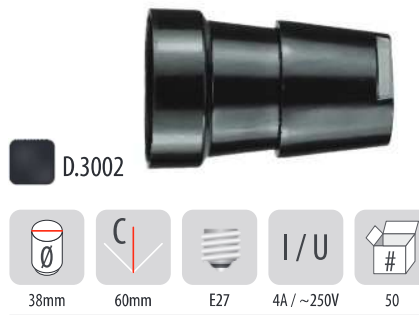

HESTORE.HU

elektronikai alkatrész áruház

EN: This Datasheet is presented by the manufacturer.

Please visit our website for pricing and availability at www.hestore.hu.

Lamp holder, bakelite

Norm: PN-EN 60238

Lamp holder, bakelite E14

Remarks: Attach diameter: M10x1

Lamp holder, bakelite E27

Remarks: Attach diameter: M10x1

Lamp holder, bakelite E27 with flange

Remarks: Attach diameter: M10x1

Adapters

Norm: PN-EN 60238

Lamp holder thermoplastic E-14

Remarks: Attach diameter: M10x1

Lamp holder thermoplastic E27

Remarks: Attach diameter: M10x1

Lamp holder thermoplastic E27
with wire 2x0,75mm²Remarks: Attach diameter: M10x1
Wire length(2x0,75mm²): 190 mm

Lamp holder, metal

Norm: PN-EN 60238

Lamp holder, metal ON20 E27 with flange

Remarks: Attach diameter: M10x1

Lamp holder, metal ON19 E27

Remarks: Attach diameter: M10x1

Metal lamp holder, with porcelain ring and switch