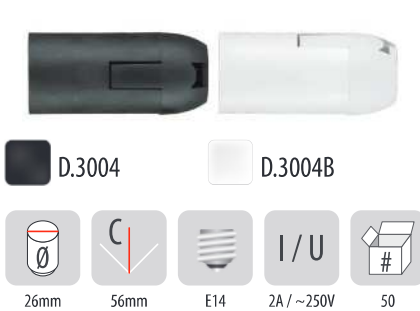

Lamp holder, bakelite E14

Remarks: Attach diameter: M10x1

Lamp holder, bakelite E27

Remarks: Attach diameter: M10x1

Lamp holder, bakelite E27 with flange

Remarks: Attach diameter: M10x1

Adapters

Norm: PN-EN 60238

Adapter E27/E14

Remarks:

Adapter E14/GU10

Remarks:

Adapter E27/GU10

Remarks:

Lamp holder, thermoplastic

Norm: PN-EN 60238

Lamp holder thermoplastic E-14

Remarks: Attach diameter: M10x1

Lamp holder thermoplastic E27

Remarks: Attach diameter: M10x1

Lamp holder thermoplastic E27
with wire 2x0,75mm²Remarks: Attach diameter: M10x1
Wire length(2x0,75mm²): 190 mm

Lamp holder, metal

Norm: PN-EN 60238

Lamp holder, metal ON20 E27 with flange

Remarks: Attach diameter: M10x1

Lamp holder, metal ON19 E27

Remarks: Attach diameter: M10x1

Metal lamp holder, with porcelain ring and switch