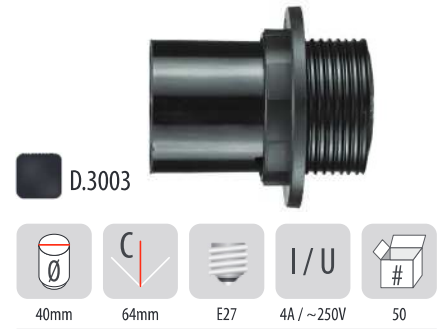

HESTORE.HU

elektronikai alkatrész áruház

EN: This Datasheet is presented by the manufacturer.

Please visit our website for pricing and availability at www.hestore.hu.

Lamp holder, bakelite

Norm: PN-EN 60238

Lamp holder, bakelite E14

Remarks: Attach diameter: M10x1

Lamp holder, bakelite E27

Remarks: Attach diameter: M10x1

Lamp holder, bakelite E27 with flange

Remarks: Attach diameter: M10x1

Adapters

Norm: PN-EN 60238

Lamp holder thermoplastic E-14

Remarks: Attach diameter: M10x1

Lamp holder thermoplastic E27

Remarks: Attach diameter: M10x1

Lamp holder thermoplastic E27
with wire 2x0,75mm²Remarks: Attach diameter: M10x1
Wire length(2x0,75mm²): 190 mm

Lamp holder, metal

Norm: PN-EN 60238

Lamp holder, metal ON20 E27 with flange

Remarks: Attach diameter: M10x1

Lamp holder, metal ON19 E27

Remarks: Attach diameter: M10x1

Metal lamp holder, with porcelain ring and switch