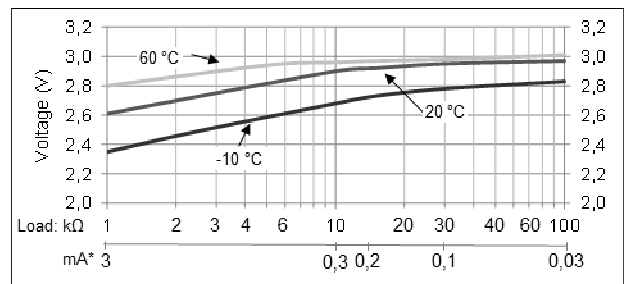

• **Operating Voltage vs. load resistance ***

* Voltage at 50% discharge depth

• **Capacity vs. load resistance**

- Self-discharge rate < 1% at room temperature
- Storage life > 10 years
- Operating life* > 10 years