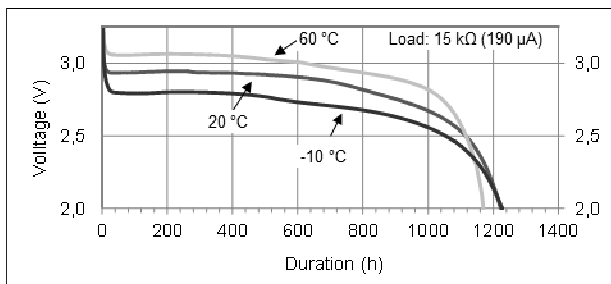

• **Operating Voltage vs. load resistance ***

* Voltage at 50% discharge depth

• **Capacity vs. load resistance**

- Self-discharge rate < 1% at room temperature
- Storage life > 10 years
- Operating life* > 10 years