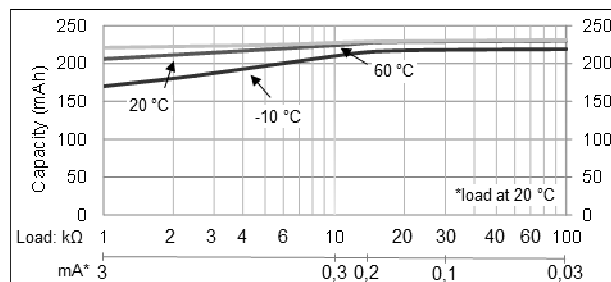

• **Operating Voltage vs. load resistance ***

* Voltage at 50% discharge depth

• **Capacity vs. load resistance**

- Self-discharge rate < 1% at room temperature
- Storage life > 10 years
- Operating life* > 10 years