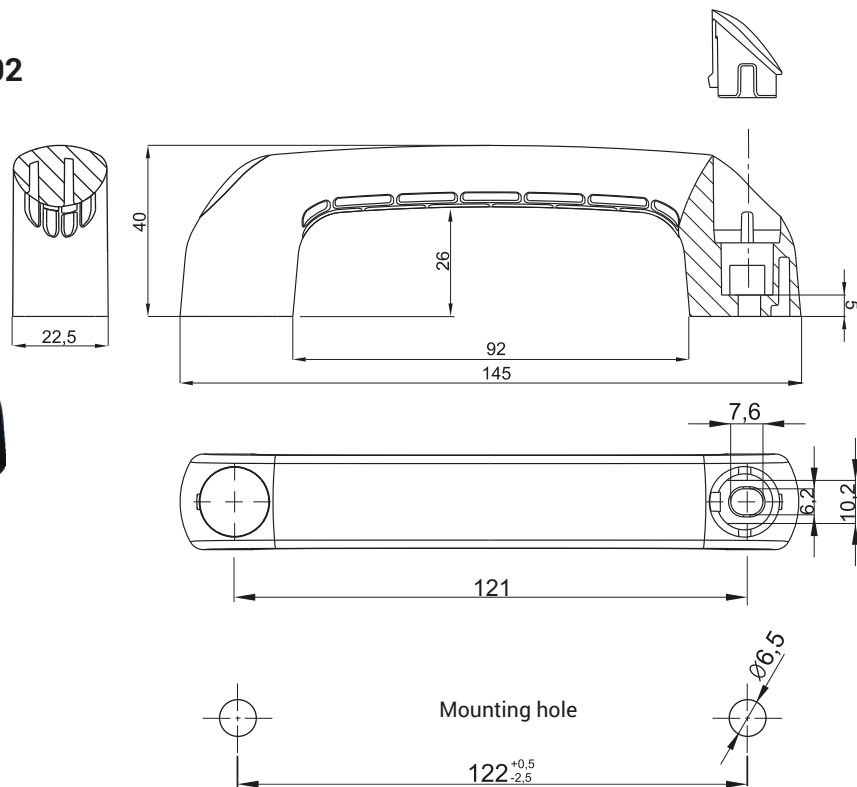

CAT. NUMBER

4.444.001...

MATERIAL

Polyamide PA6 GF30 RAL 9005

LOAD CAPACITY

54 kg

Note: handle colors on request

Handle PA 4.444.002

PLUG COLORS [C]

01	black
02	blue
03	red
04	green
05	yellow
06	grey

CAT. NUMBER

4.444.002...

MATERIAL

Polyamide PA6 GF30 RAL 9005

LOAD CAPACITY

54 kg