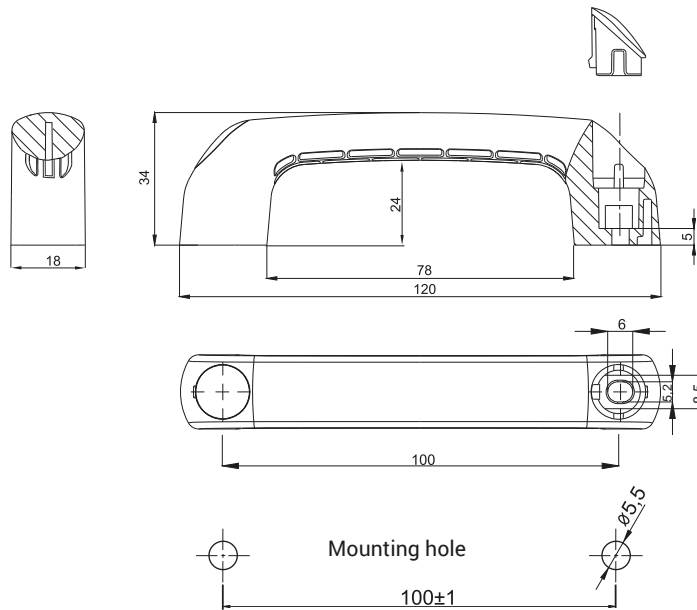

HESTORE.HU

elektronikai alkatrész áruház

EN: This Datasheet is presented by the manufacturer.

Please visit our website for pricing and availability at www.hestore.hu.

Handle PA 4.444.001

PLUG COLORS

01	black
02	blue
03	red
04	green
05	yellow
06	grey

CAT. NUMBER

4.444.001...

MATERIAL

Polyamide PA6 GF30 RAL 9005

LOAD CAPACITY

54 kg

Note: handle colors on request

Handle PA 4.444.002

PLUG COLORS [C]

01	black
02	blue
03	red
04	green
05	yellow
06	grey

CAT. NUMBER

4.444.002...

MATERIAL

Polyamide PA6 GF30 RAL 9005

LOAD CAPACITY

54 kg