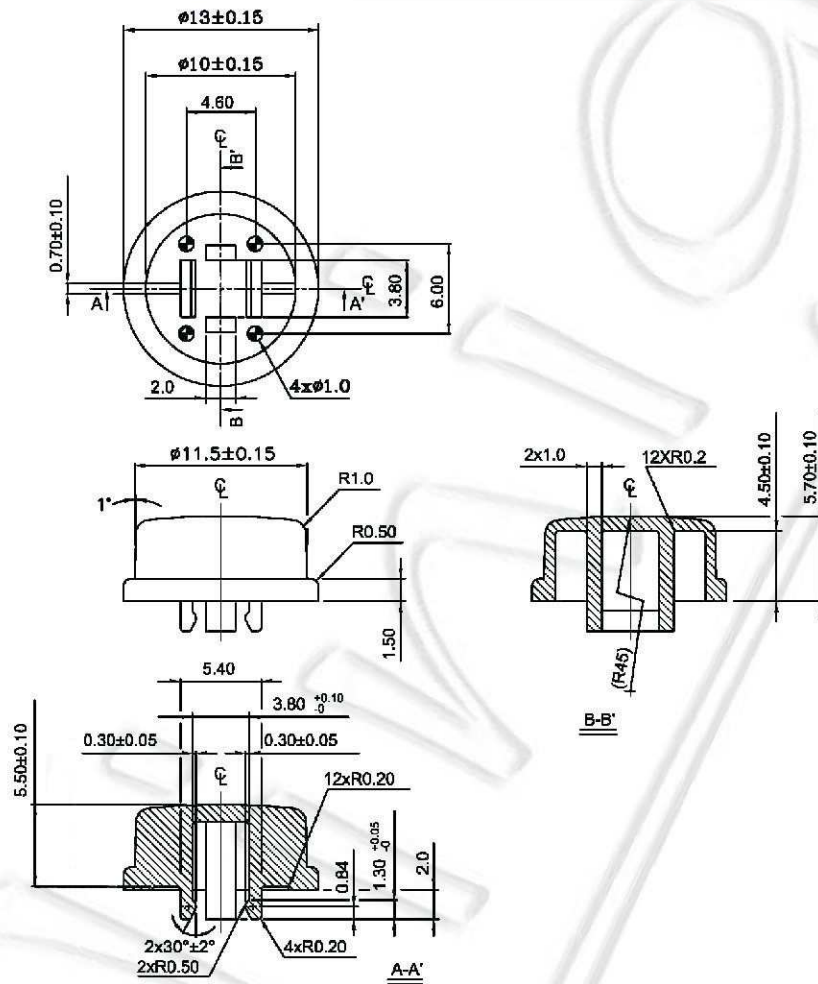

HESTORE.HU

elektronikai alkatrész áruház

EN: This Datasheet is presented by the manufacturer.

Please visit our website for pricing and availability at www.hestore.hu.

TACT Buttons for Switches 12 x 12 mm

TACT-2BSRD

Colour:
 GY – grey
 SM – salmon
 GN – green
 YW – yellow
 BE – blue
 RD – red
 IY – ivory
 BK - black

Button:
 S - square
 R – round

TACT Buttons

TACT-2BS

Ninigi

D A T A S H E E T T

TACT Buttons for Switches 12 x 12 mm