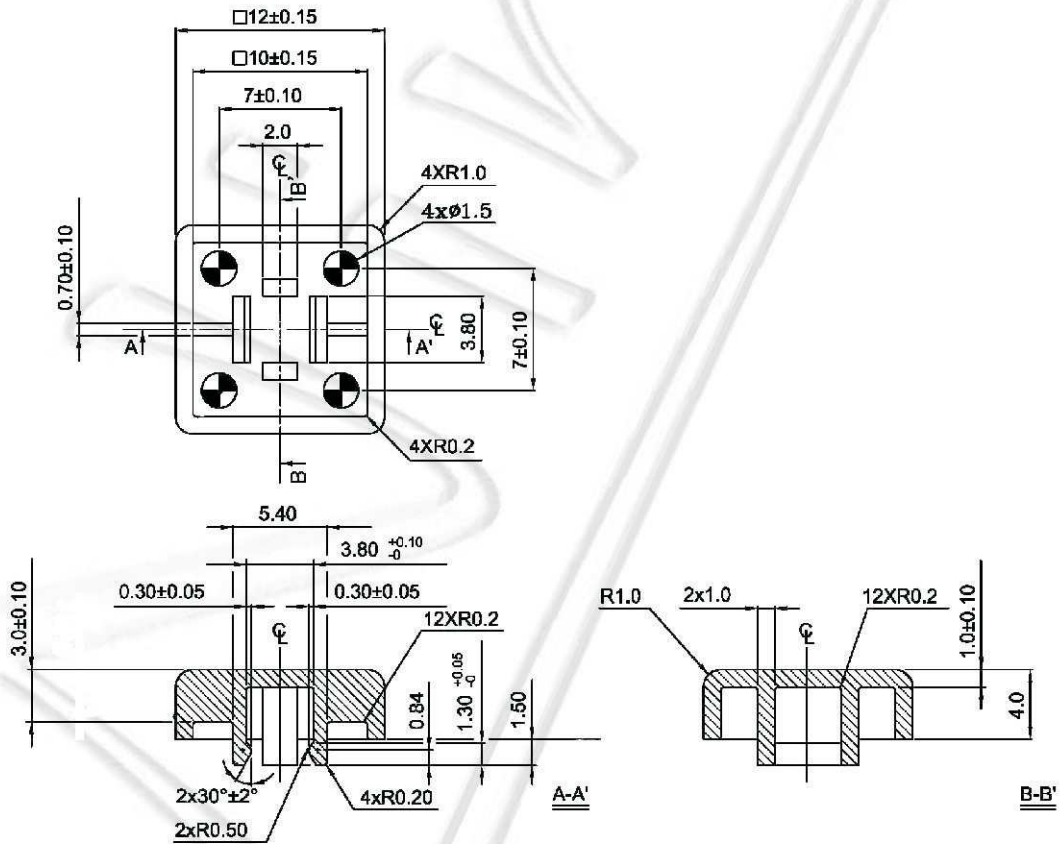

HESTORE.HU

elektronikai alkatrész áruház

EN: This Datasheet is presented by the manufacturer.

Please visit our website for pricing and availability at www.hestore.hu.

TACT Buttons for Switches 12 x 12 mm

TACT-2BSRD

Colour:
 GY – grey
 SM – salmon
 GN – green
 YW – yellow
 BE – blue
 RD – red
 IY – ivory
 BK - black

Button:
 S - square
 R – round

TACT Buttons

TACT-2BS

Ninigi

D A T A S H E E T T

TACT Buttons for Switches 12 x 12 mm