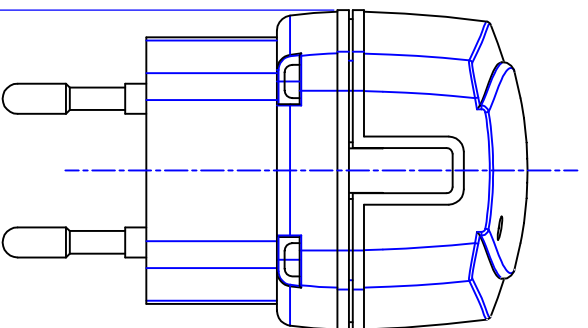

CASE & CORD DIMENSION

MODEL	7NU10	SCALE	1:1
File	H/lc/7N05		
DESIGNED BY	鲁超	DATE	
DRAWN BY	鲁超	DATE	
CHECKED BY	柯晓春	DATE	