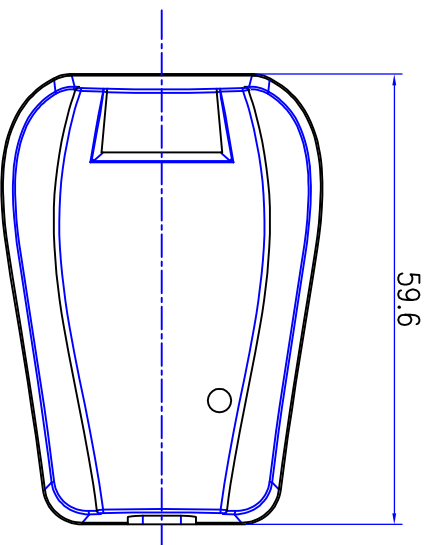

CASE & CORD DIMENSION

MODEL	7NU10	SCALE	1:1
File	H/lc/7N05		
DESIGNED BY	鲁超	DATE	
DRAWN BY	鲁超	DATE	
CHECKED BY	柯晓春	DATE	