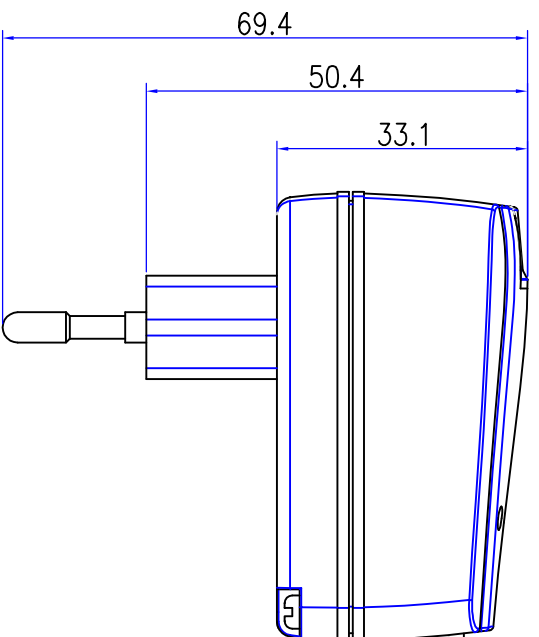

CASE & CORD DIMENSION

MODEL	7NU10	SCALE	1:1
File	H/lc/7N05		
DESIGNED BY	鲁超	DATE	
DRAWN BY	鲁超	DATE	
CHECKED BY	柯晓春	DATE	